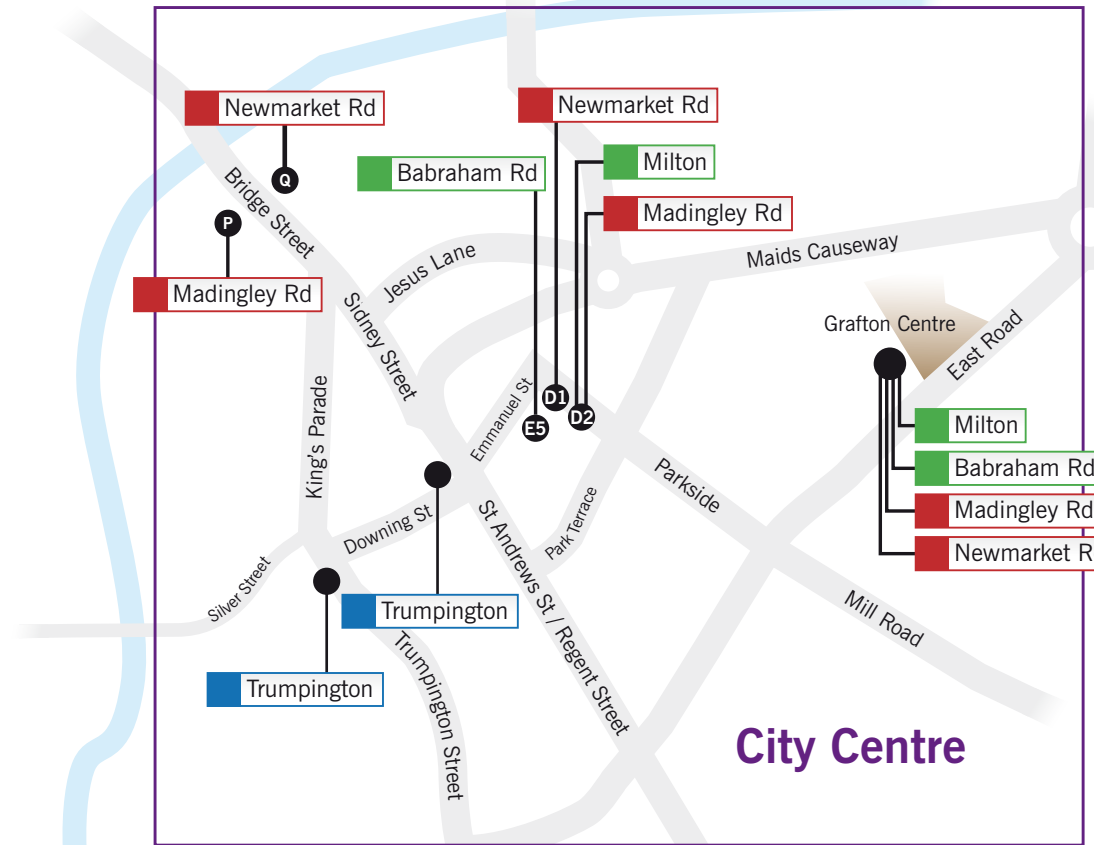

Services you can take from P&R sites

- P&R Madingley Road - Newmarket Road
- P&R Trumpington - City Centre
- P&R Milton - Babraham Road
- Service Uni4 Madingley Road - Addenbrooke's
- Busway A Trumpington - Addenbrooke's

National Express coaches from Park & Ride

National Express coach services to London and airports stop at Trumpington. There is short stay car parking for meeting people off the coaches and dropping them off. No overnight parking is permitted.

Coach info: 08717 818181 or nationalexpress.com

Notes for restrictive bus stops

- 1 Drops off from Babraham Road P&R only before 10.30am
Picks up to go to Babraham Road P&R only from 3.15pm
- 2 Drops off and picks up in Science Park from Milton Park & Ride before 9.00am
After 9.00am drops off and picks up on Milton Road Taylor Vinters bus stop.

Before 9.00am Passengers requiring Grafton Centre from Milton alight at Victoria Avenue.

Passengers requiring Grafton Centre from Newmarket Road alight at Napier Street.

All information correct at 10 November 2011.