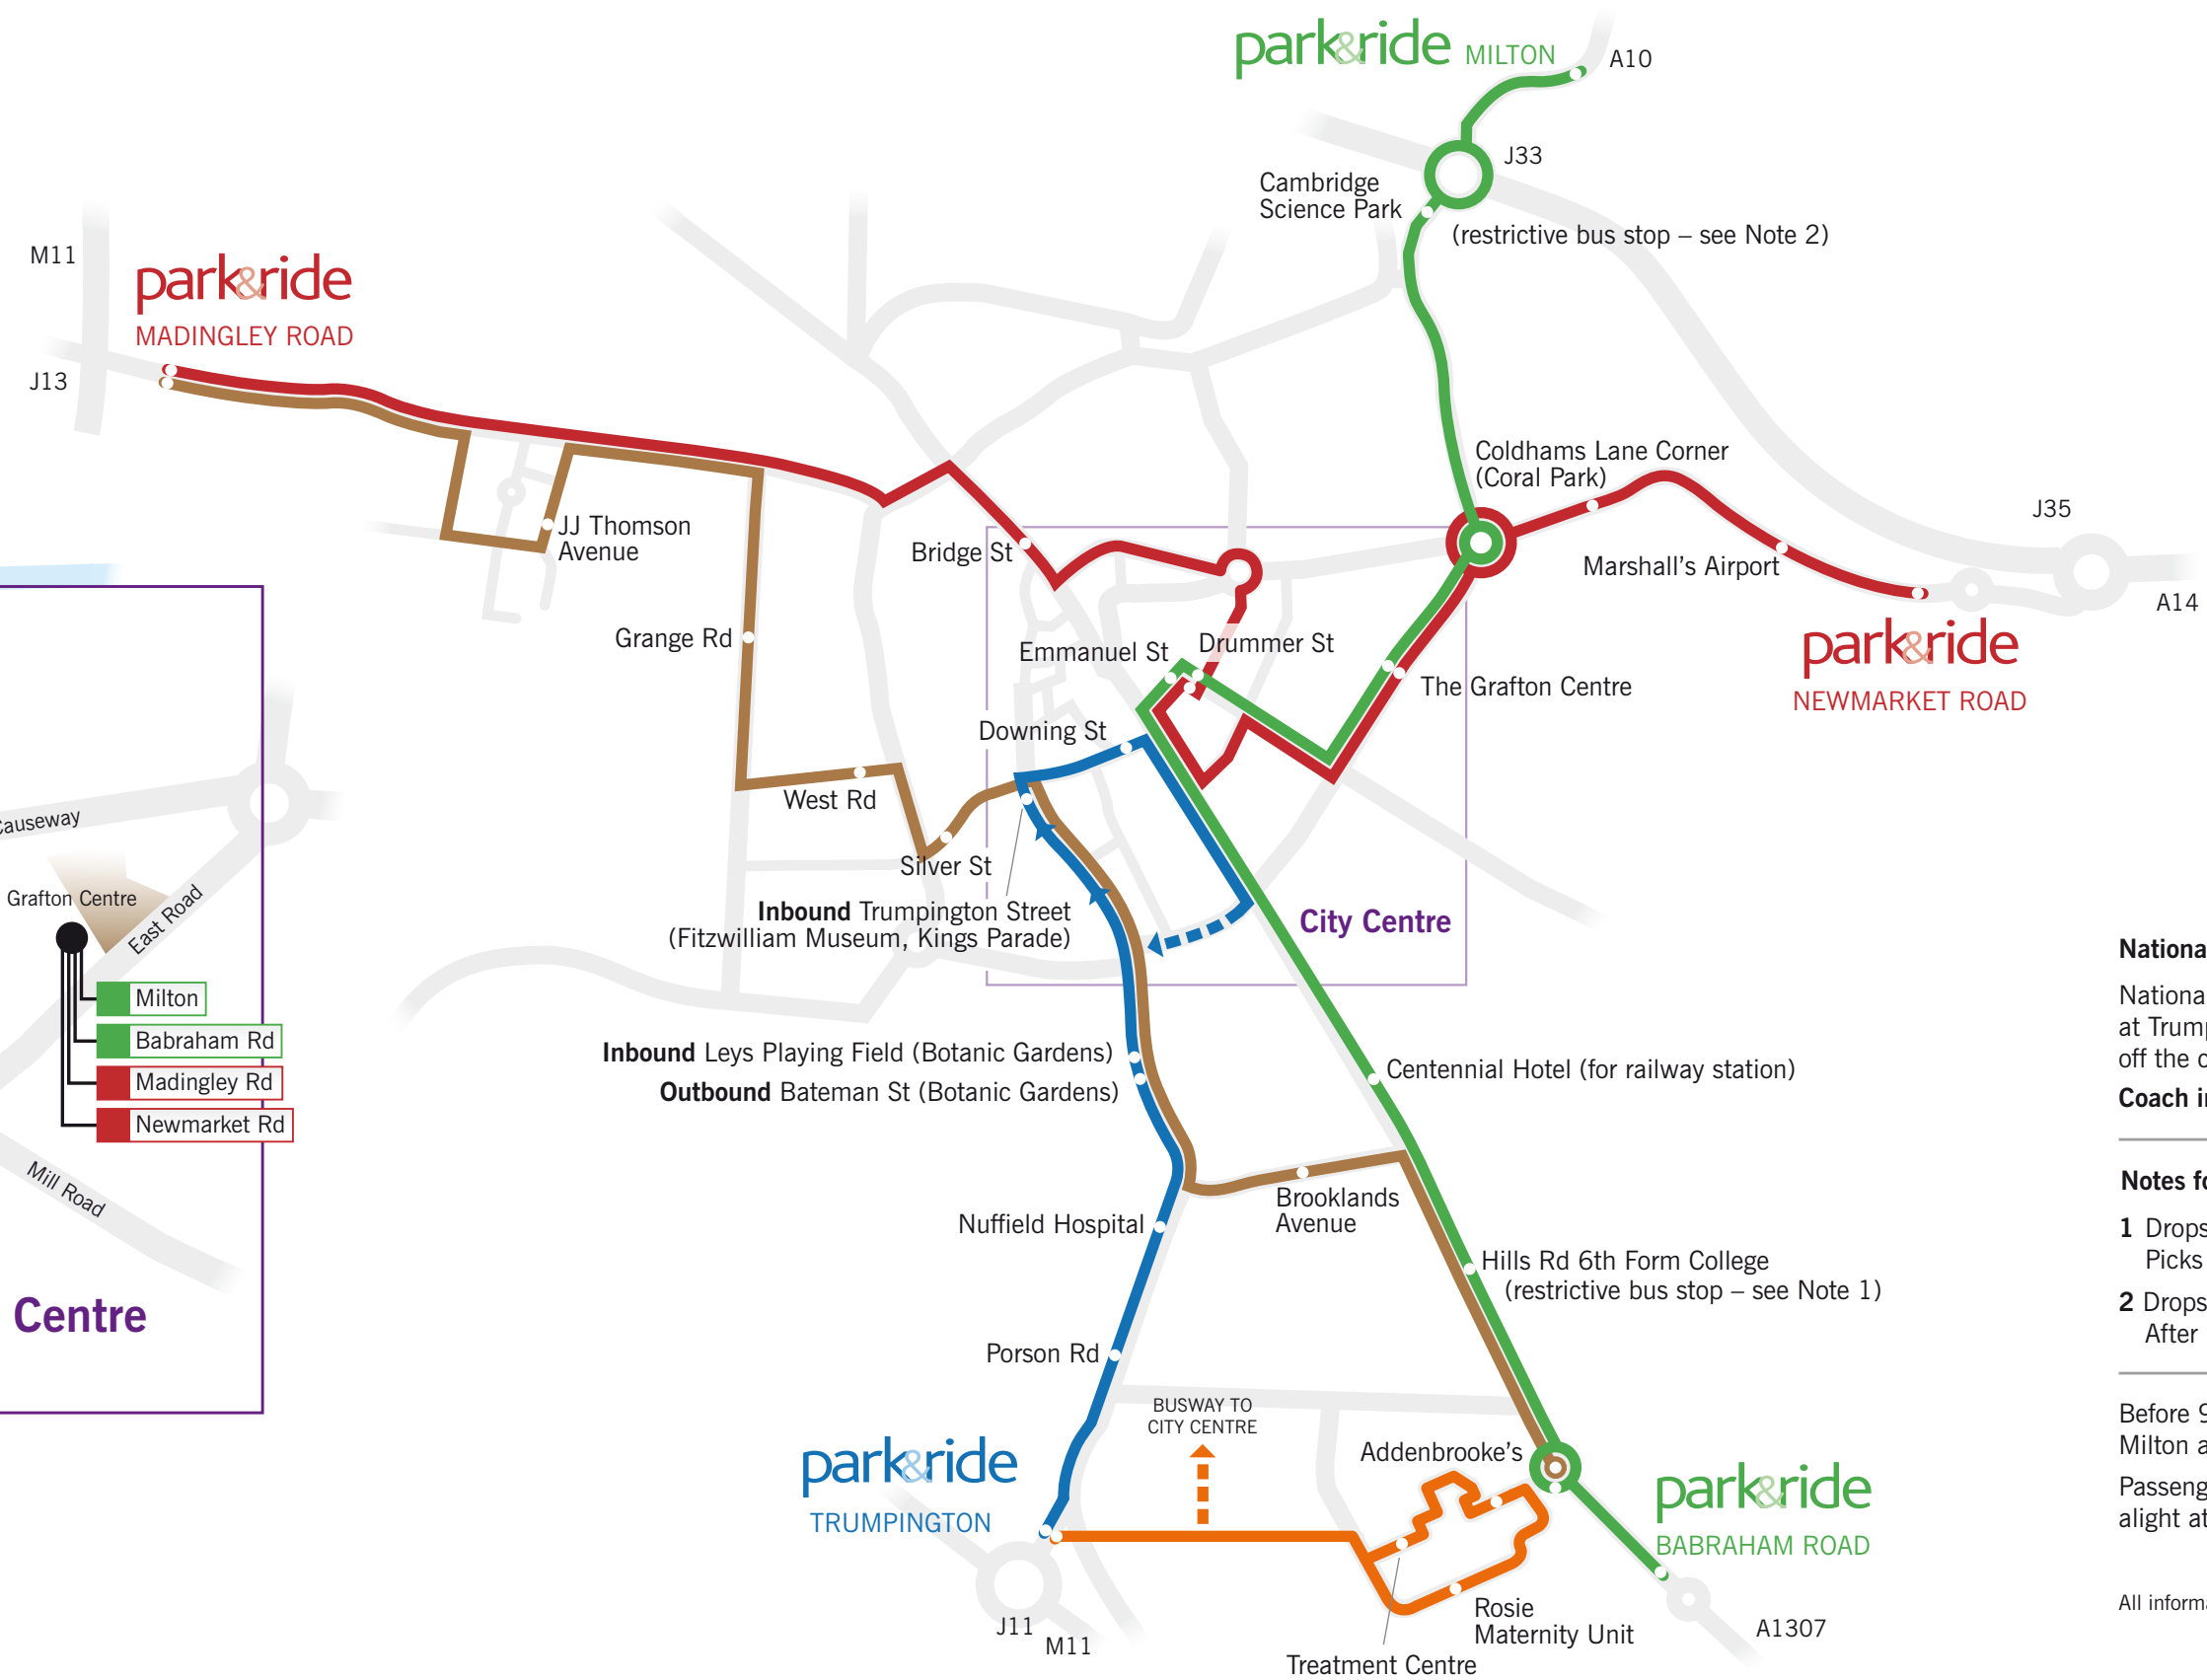

Services you can take from P&R sites

- P&R Madingley Road - Newmarket Road
- P&R Trumpington - City Centre
- P&R Milton - Babraham Road
- Service Uni4 Madingley Road - Addenbrooke's
- Busway A Trumpington - Addenbrooke's

National Express coaches from Park & Ride

National Express coach services to London and airports stop at Trumpington. There is short stay car parking for meeting people off the coaches and dropping them off. No overnight parking is permitted.

Coach info: 08717 818181 or nationalexpress.com

Notes for restrictive bus stops

- 1 Drops off from Babraham Road P&R only before 10.30am
Picks up to go to Babraham Road P&R only from 3.15pm
- 2 Drops off and picks up in Science Park from Milton Park & Ride before 9.00am
After 9.00am drops off and picks up on Milton Road Taylor Vinters bus stop.

Before 9.00am Passengers requiring Grafton Centre from Milton alight at Victoria Avenue.

Passengers requiring Grafton Centre from Newmarket Road alight at Napier Street.

All information correct at 10 November 2011.