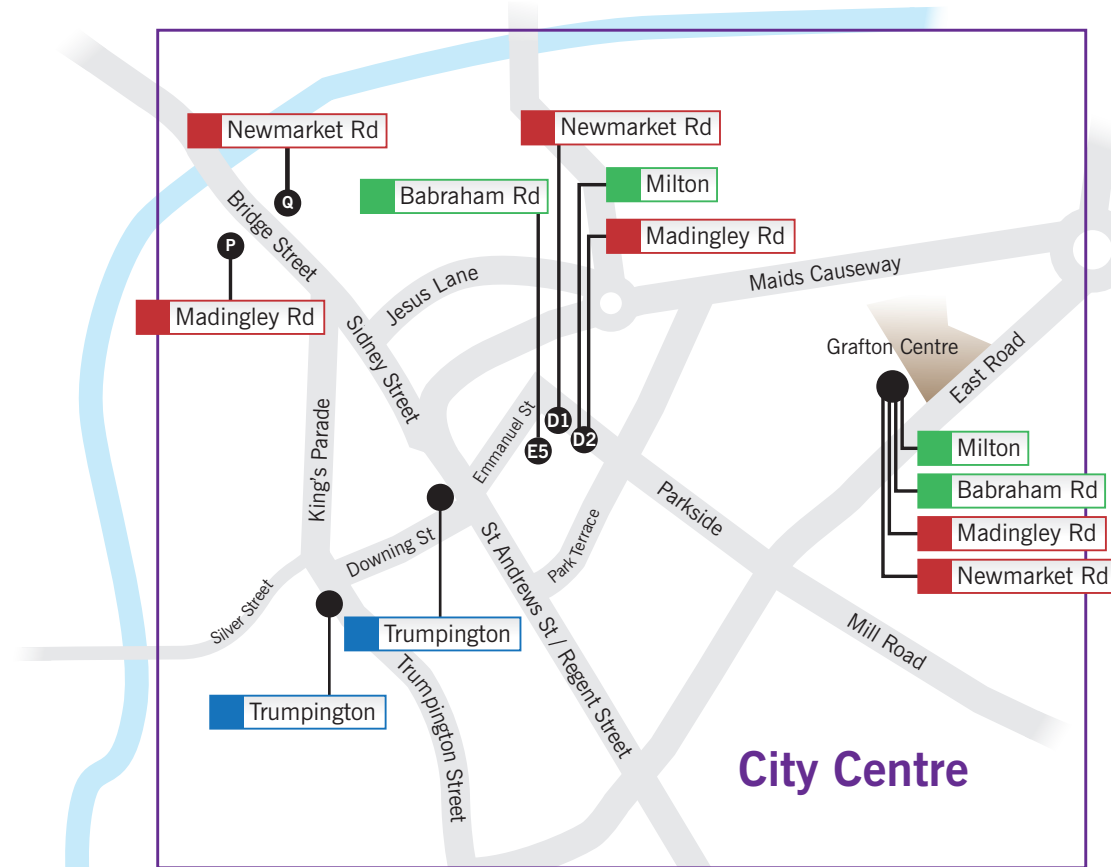

Services you can take from P&R sites

- P&R Madingley Road - Newmarket Road
- P&R Trumpington - City Centre
- P&R Milton - Babraham Road
- Service Uni4 Madingley Road - Addenbrooke's
- Service A Trumpington - Addenbrooke's

National Express coaches from Park & Ride
 National Express coach services to London and airports stop at Trumpington. There is short stay car parking for meeting people off the coaches and dropping them off. No overnight parking is permitted.
Coach info: 08717 818181 or nationalexpress.com

Notes for restrictive bus stops

- 1** Drops off from Babraham Road P&R only before 10.30am
 Picks up to go to Babraham Road P&R only from 3.15pm
- 2** Drops off and picks up in Science Park from Milton Park & Ride before 9.00am
 After 9.00am drops off and picks up on Milton Road Taylor Vinters bus stop.

Before 9.00am Passengers requiring Grafton Centre from Milton alight at Victoria Avenue.
 Passengers requiring Grafton Centre from Newmarket Road alight at Napier Street.

All information correct at 2 January 2011.