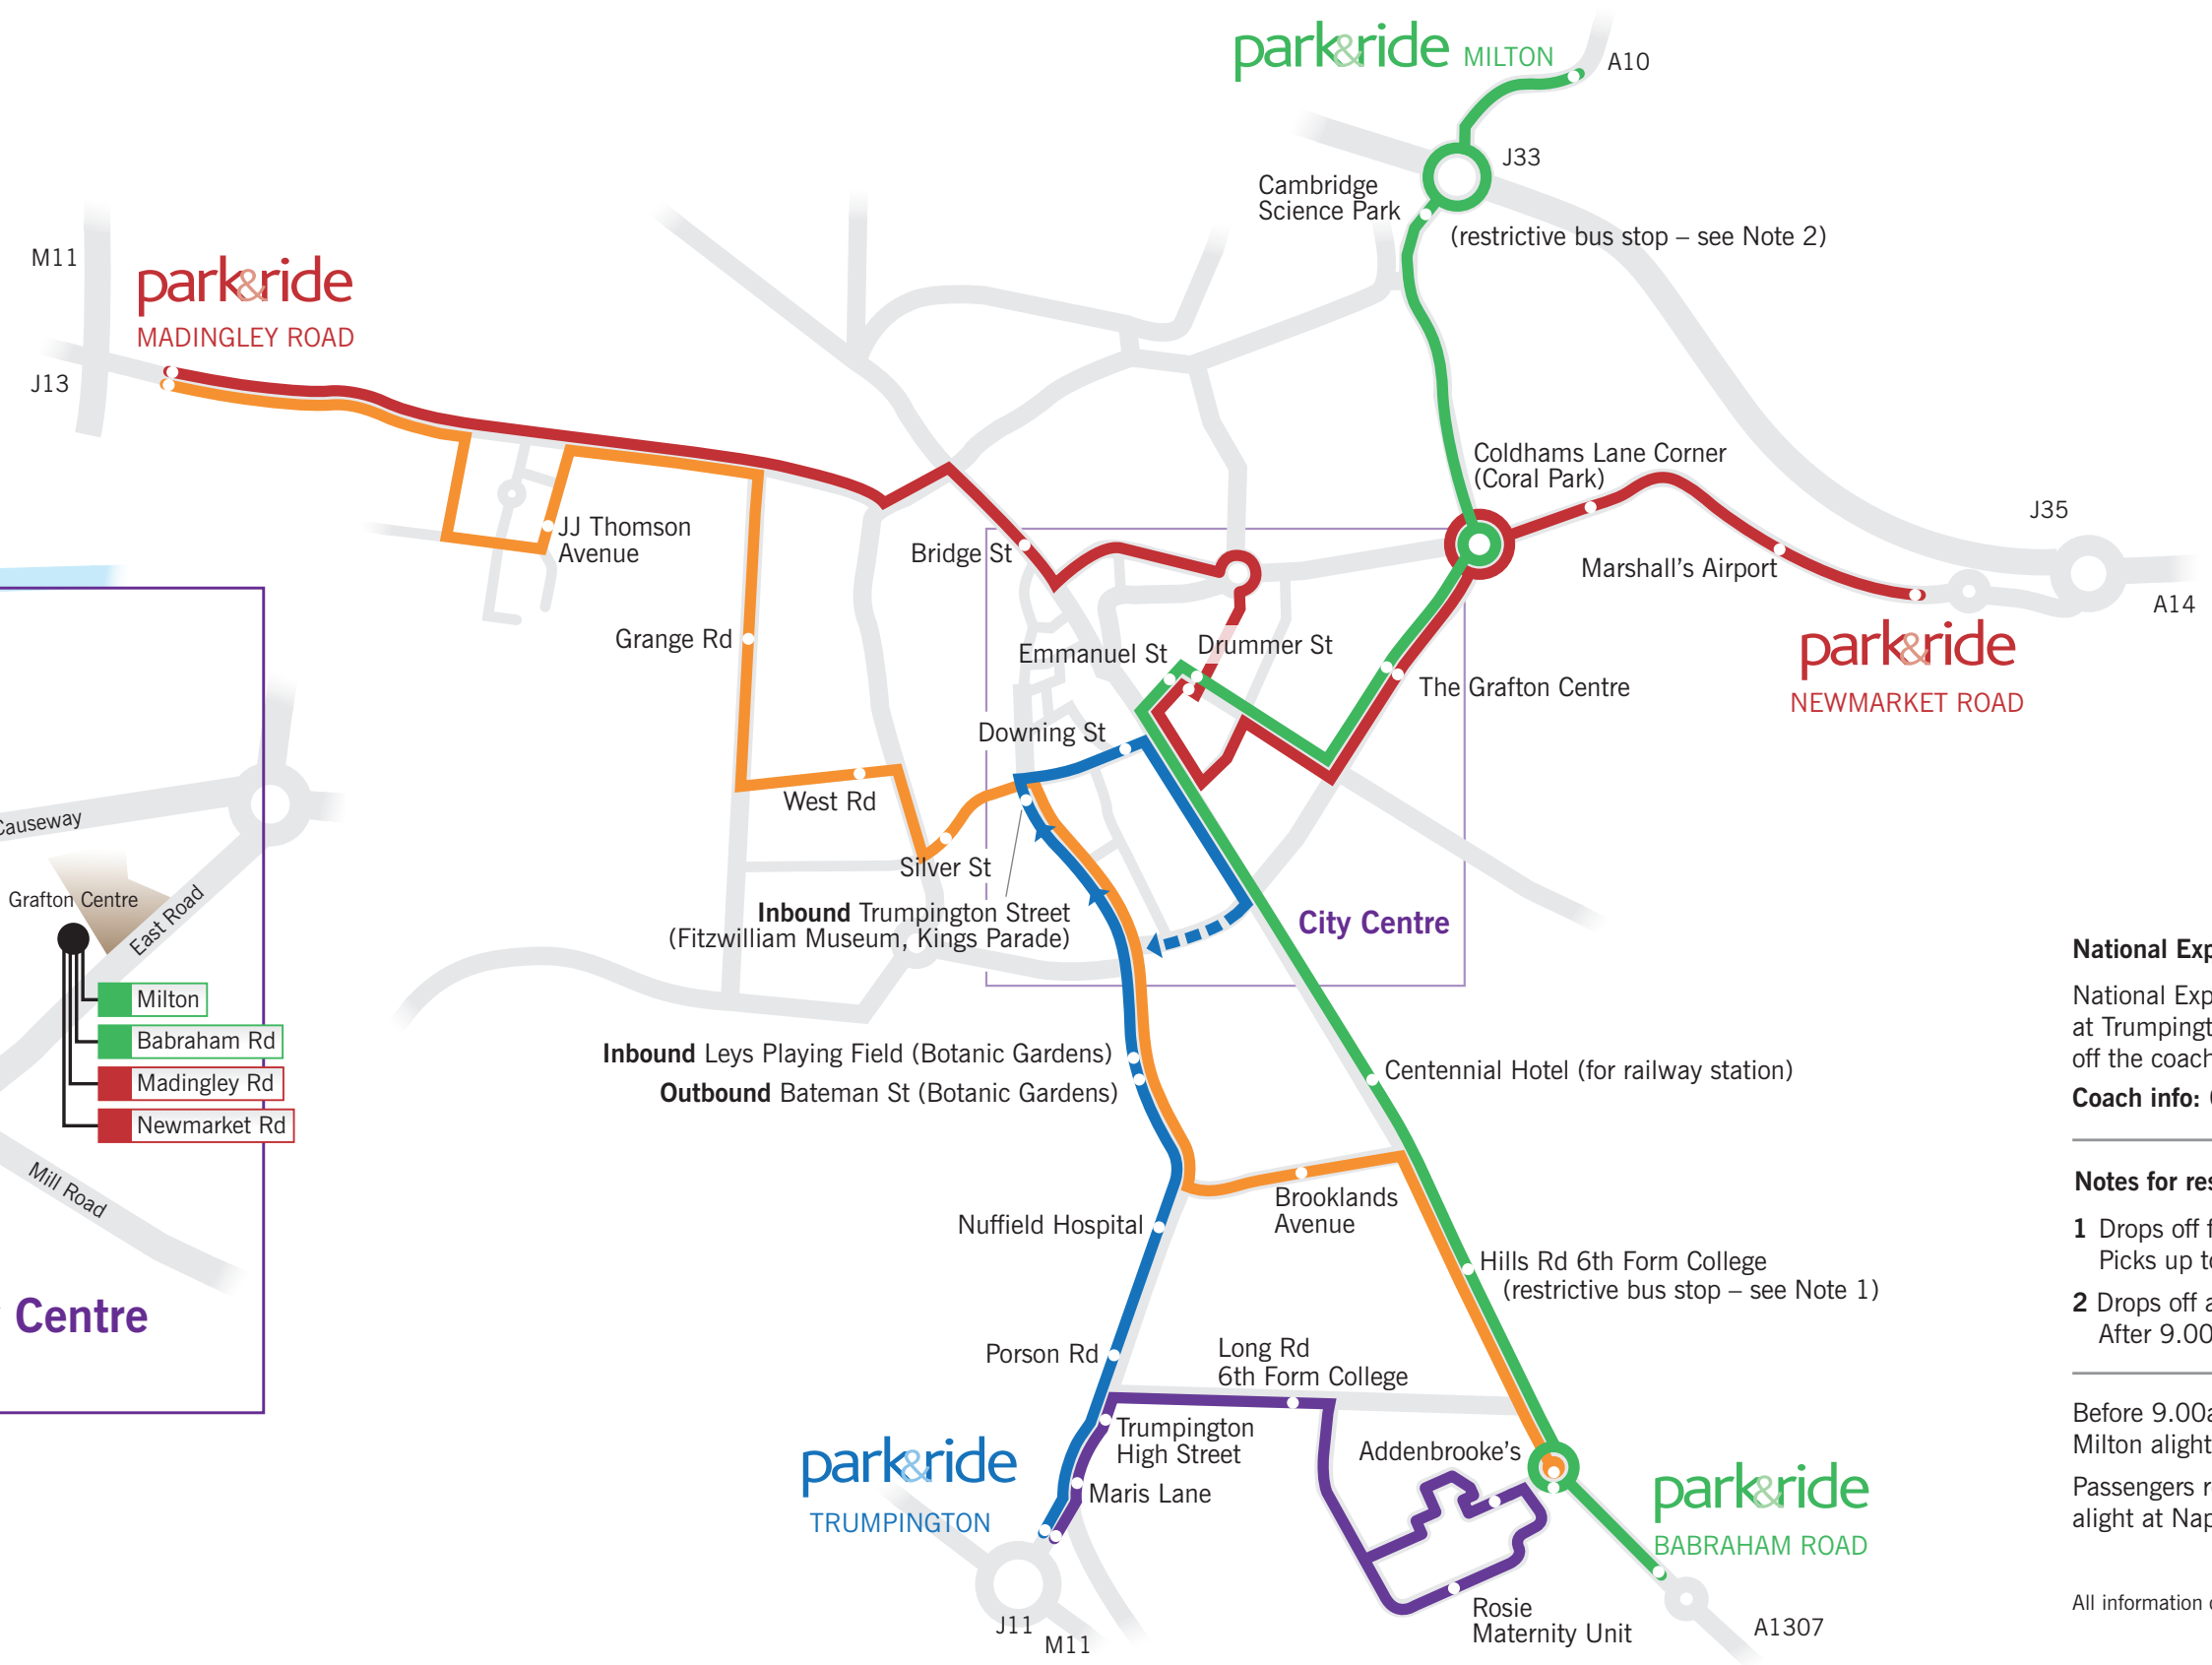

Services you can take from P&R sites

- P&R Madingley Road - Newmarket Road
- P&R Trumpington - City Centre
- P&R Milton - Babraham Road
- Service Uni4 Madingley Road - Addenbrooke's
- Service A Trumpington - Addenbrooke's

National Express coaches from Park & Ride
 National Express coach services to London and airports stop at Trumpington. There is short stay car parking for meeting people off the coaches and dropping them off. No overnight parking is permitted.
Coach info: 08717 818181 or nationalexpress.com

Notes for restrictive bus stops

- 1** Drops off from Babraham Road P&R only before 10.30am
 Picks up to go to Babraham Road P&R only from 3.15pm
- 2** Drops off and picks up in Science Park from Milton Park & Ride before 9.00am
 After 9.00am drops off and picks up on Milton Road Taylor Vinters bus stop.

Before 9.00am Passengers requiring Grafton Centre from Milton alight at Victoria Avenue.
 Passengers requiring Grafton Centre from Newmarket Road alight at Napier Street.

All information correct at 2 January 2011.