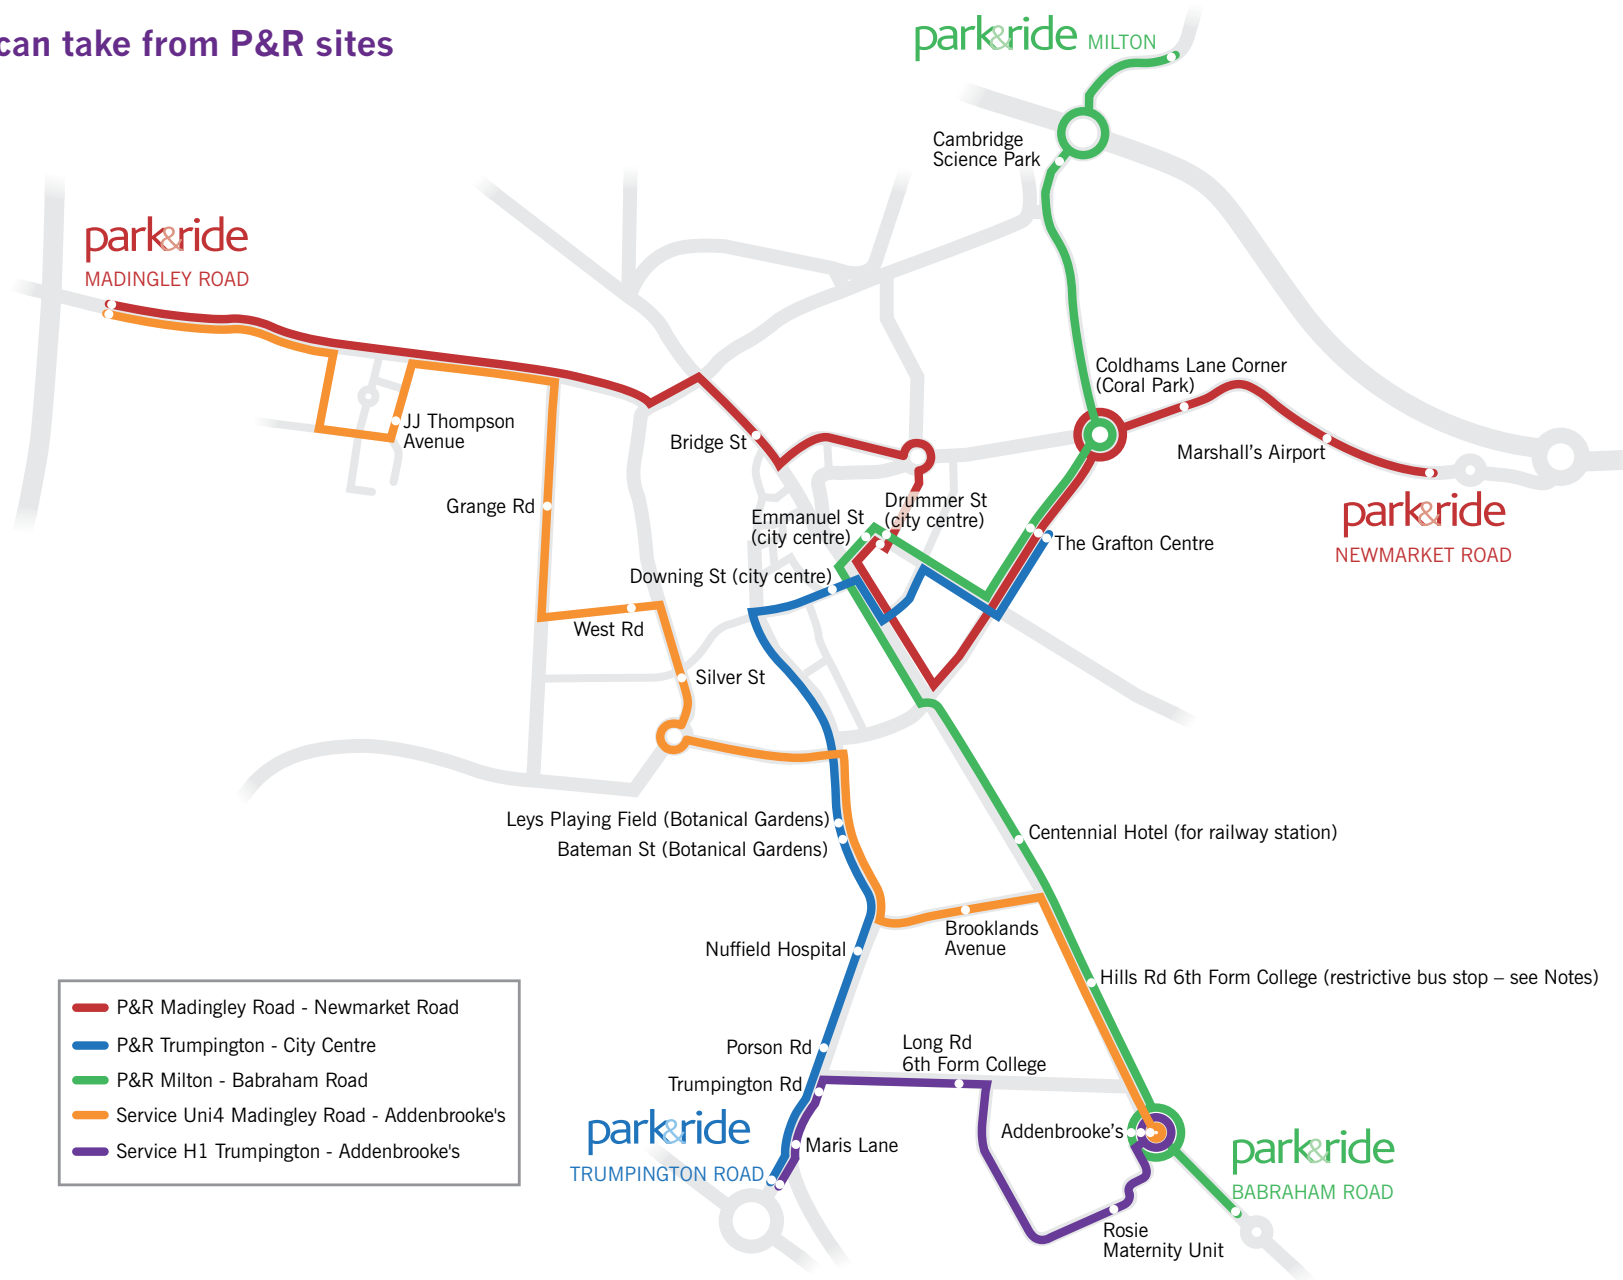

Services you can take from P&R sites

- P&R Madingley Road - Newmarket Road
- P&R Trumpington - City Centre
- P&R Milton - Babraham Road
- Service Uni4 Madingley Road - Addenbrooke's
- Service H1 Trumpington - Addenbrooke's

Notes for restrictive bus stop
 Drops off from Babraham Road P&R only after 10.30am
 Picks up to go to Babraham Road P&R only from 3.15pm