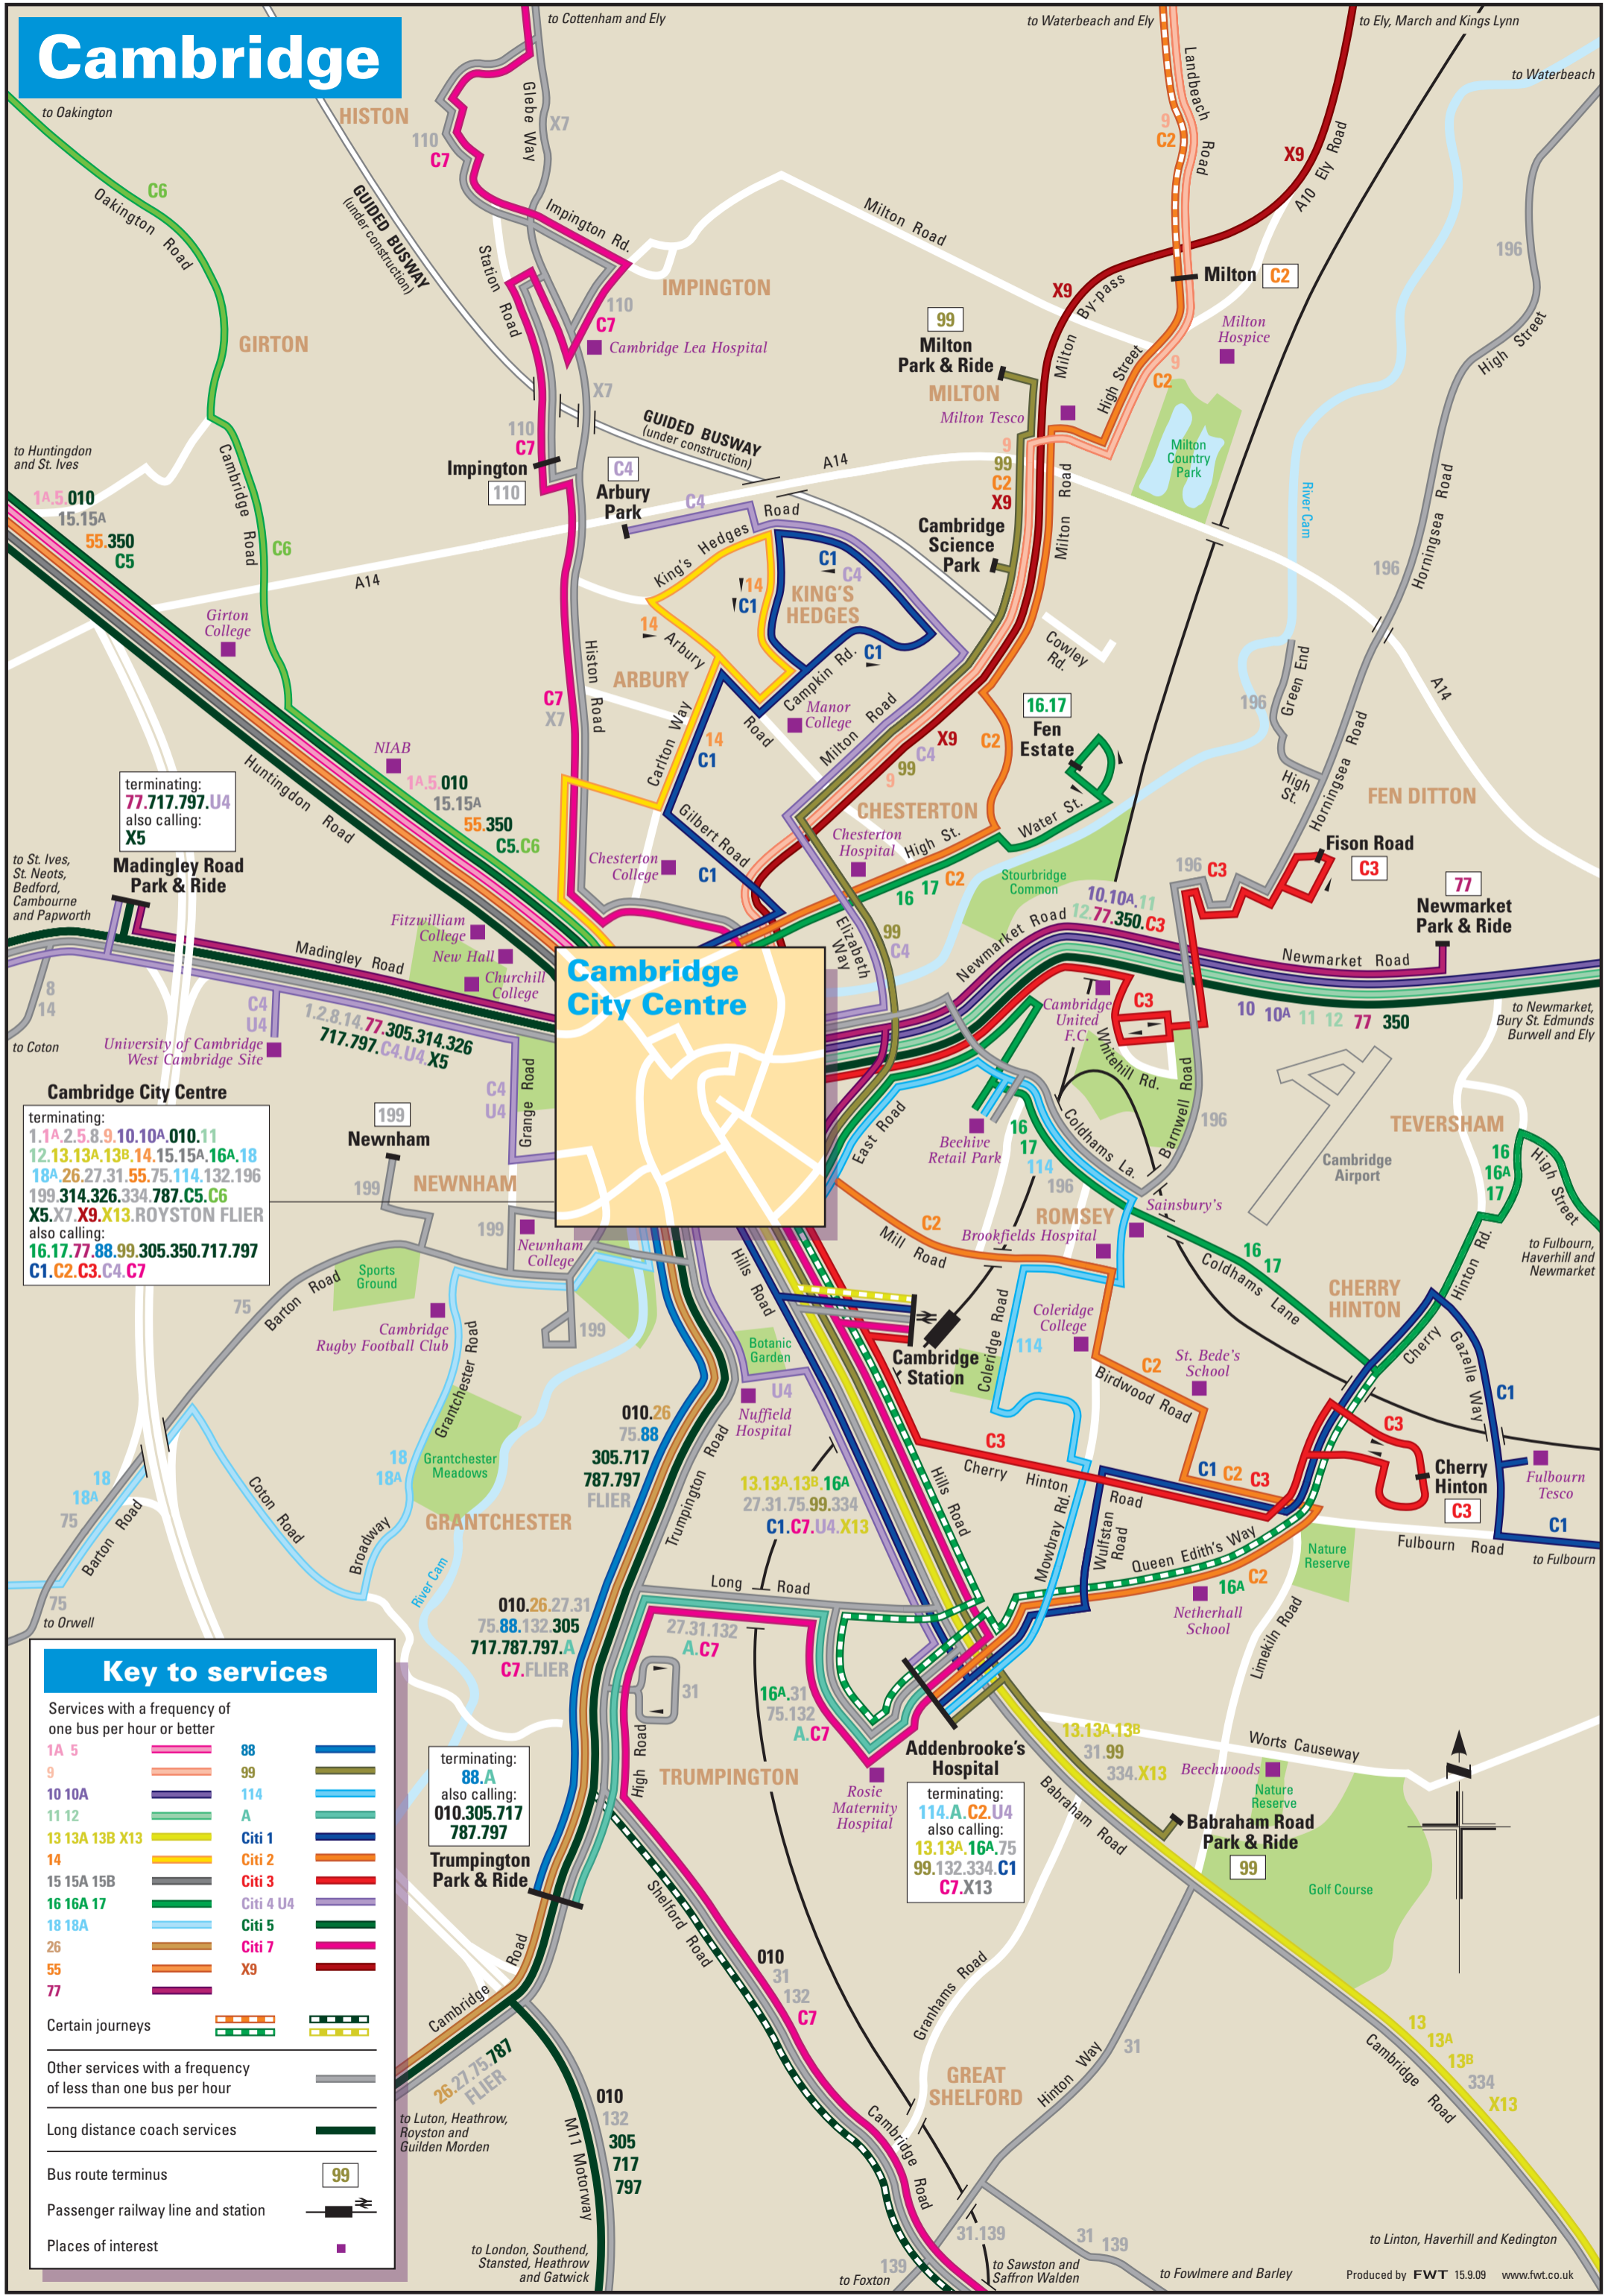

Cambridge

terminating:
77.717.797.U4
also calling:
X5

Madingley Road Park & Ride

Cambridge City Centre
terminating:
1.1A.2.5.8.9.10.10A.010.11
12.13.13A.13B.14.15.15A.16A.18
18A.26.27.31.55.75.114.132.196
199.314.326.334.787.C5.C6
X5.X7.X9.X13.ROYSTON FLIER
also calling:
16.17.77.88.99.305.350.717.797
C1.C2.C3.C4.C7

Key to services

Services with a frequency of one bus per hour or better

1A 5	88	
9	99	
10 10A	114	
11 12	A	
13 13A 13B X13	Citi 1	
14	Citi 2	
15 15A 15B	Citi 3	
16 16A 17	Citi 4 U4	
18 18A	Citi 5	
26	Citi 7	
55	X9	
77		

Certain journeys

Other services with a frequency of less than one bus per hour

Long distance coach services

Bus route terminus

Passenger railway line and station

Places of interest

terminating:
88.A
also calling:
010.305.717
787.797

Trumpington Park & Ride

terminating:
114.A.C2.U4
also calling:
13.13A.16A.75
99.132.334.C1
C7.X13

Addenbrooke's Hospital