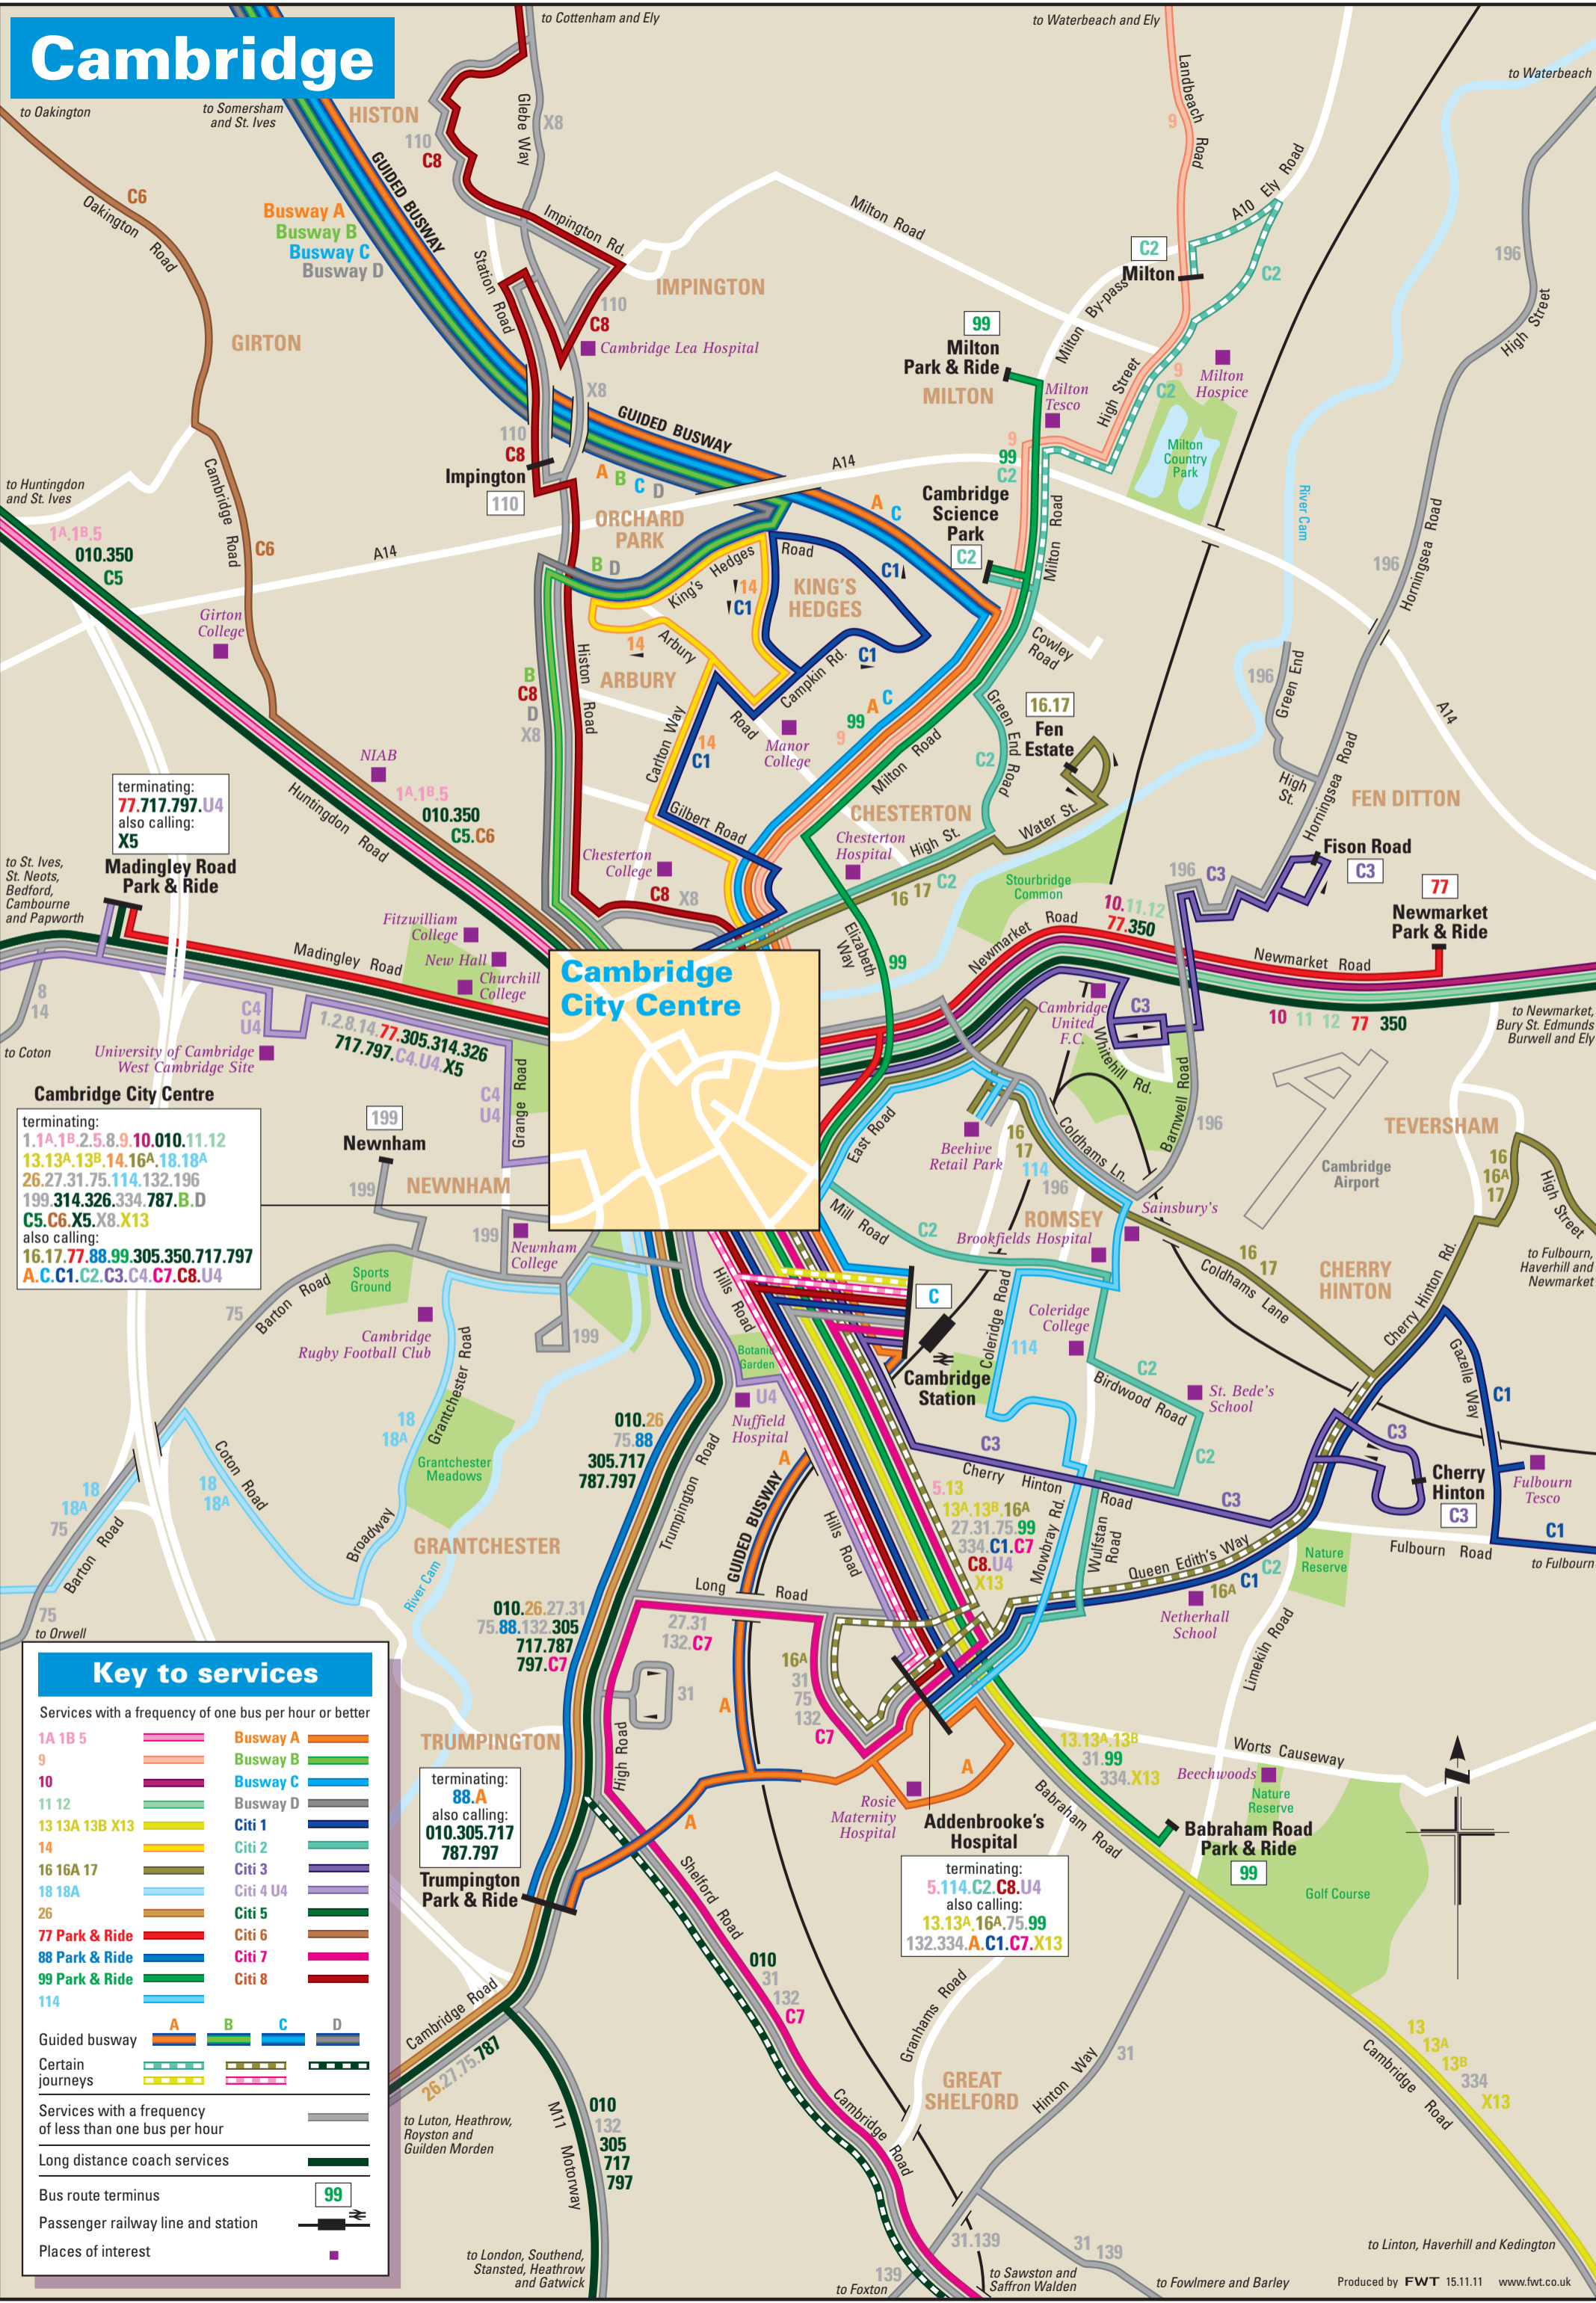

Cambridge

terminating:
77.717.797.U4
also calling:
X5

Madingley Road Park & Ride

terminating:
1.1A.1B.2.5.8.9.10.010.11.12
13.13A.13B.14.16A.18.18A
26.27.31.75.114.132.196
199.314.326.334.787.B.D
C5.C6.X5.X8.X13
also calling:
16.17.77.88.99.305.350.717.797
A.C.C1.C2.C3.C4.C7.C8.U4

Cambridge City Centre

terminating:
88.A
also calling:
010.305.717
787.797

Key to services

Services with a frequency of one bus per hour or better

1A 1B 5	Busway A
9	Busway B
10	Busway C
11 12	Busway D
13 13A 13B X13	Citi 1
14	Citi 2
16 16A 17	Citi 3
18 18A	Citi 4 U4
26	Citi 5
77 Park & Ride	Citi 6
88 Park & Ride	Citi 7
99 Park & Ride	Citi 8
114	

Guided busway: A B C D

Certain journeys: [dashed lines]

Services with a frequency of less than one bus per hour: [grey line]

Long distance coach services: [thick black line]

Bus route terminus: 99

Passenger railway line and station: [black line with cross-ticks]

Places of interest: [purple square]

terminating:
88.A
also calling:
010.305.717
787.797

terminating:
5.114.C2.C8.U4
also calling:
13.13A.16A.75.99
132.334.A.C1.C7.X13