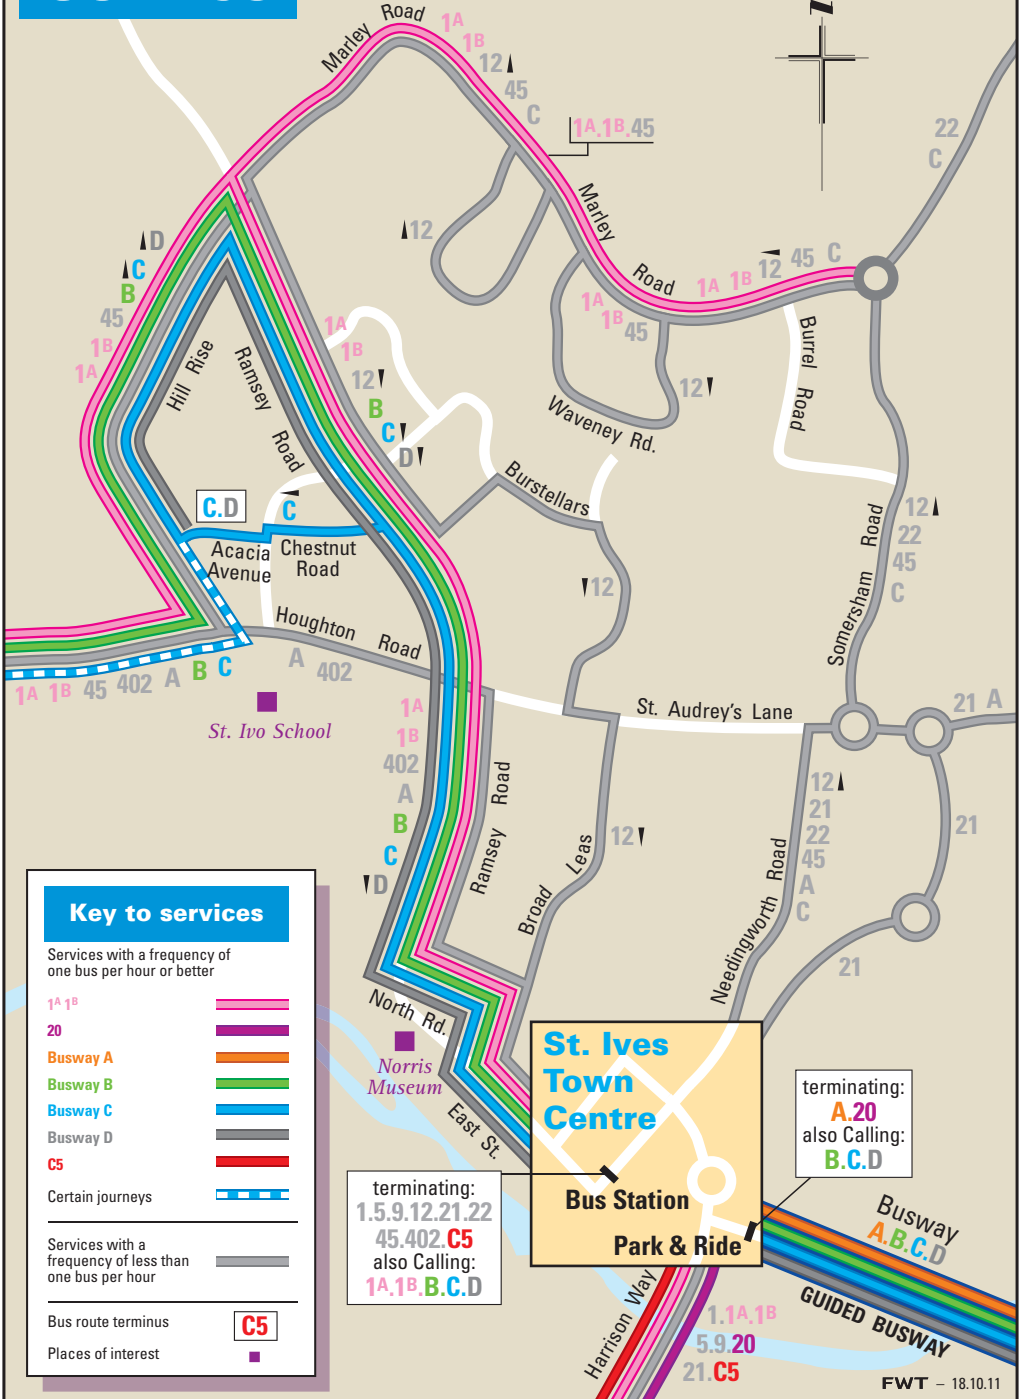

St. Ives

Key to services

1A 1B

20

Busway A

Busway B

Busway C

Busway D

C5

Certain journeys

Services with a frequency of less than one bus per hour

Bus route terminus

Places of interest

terminating:
1.5.9.12.21.22
45.402. C5
also Calling:
1A, 1B, B, C, D

**St. Ives
Town
Centre**
Bus Station
Park & Ride

terminating:
A, 20
also Calling:
B, C, D

Busway
A, B, C, D
GUIDED BUSWAY

1, 1A, 1B
5, 9, 20
21, C5