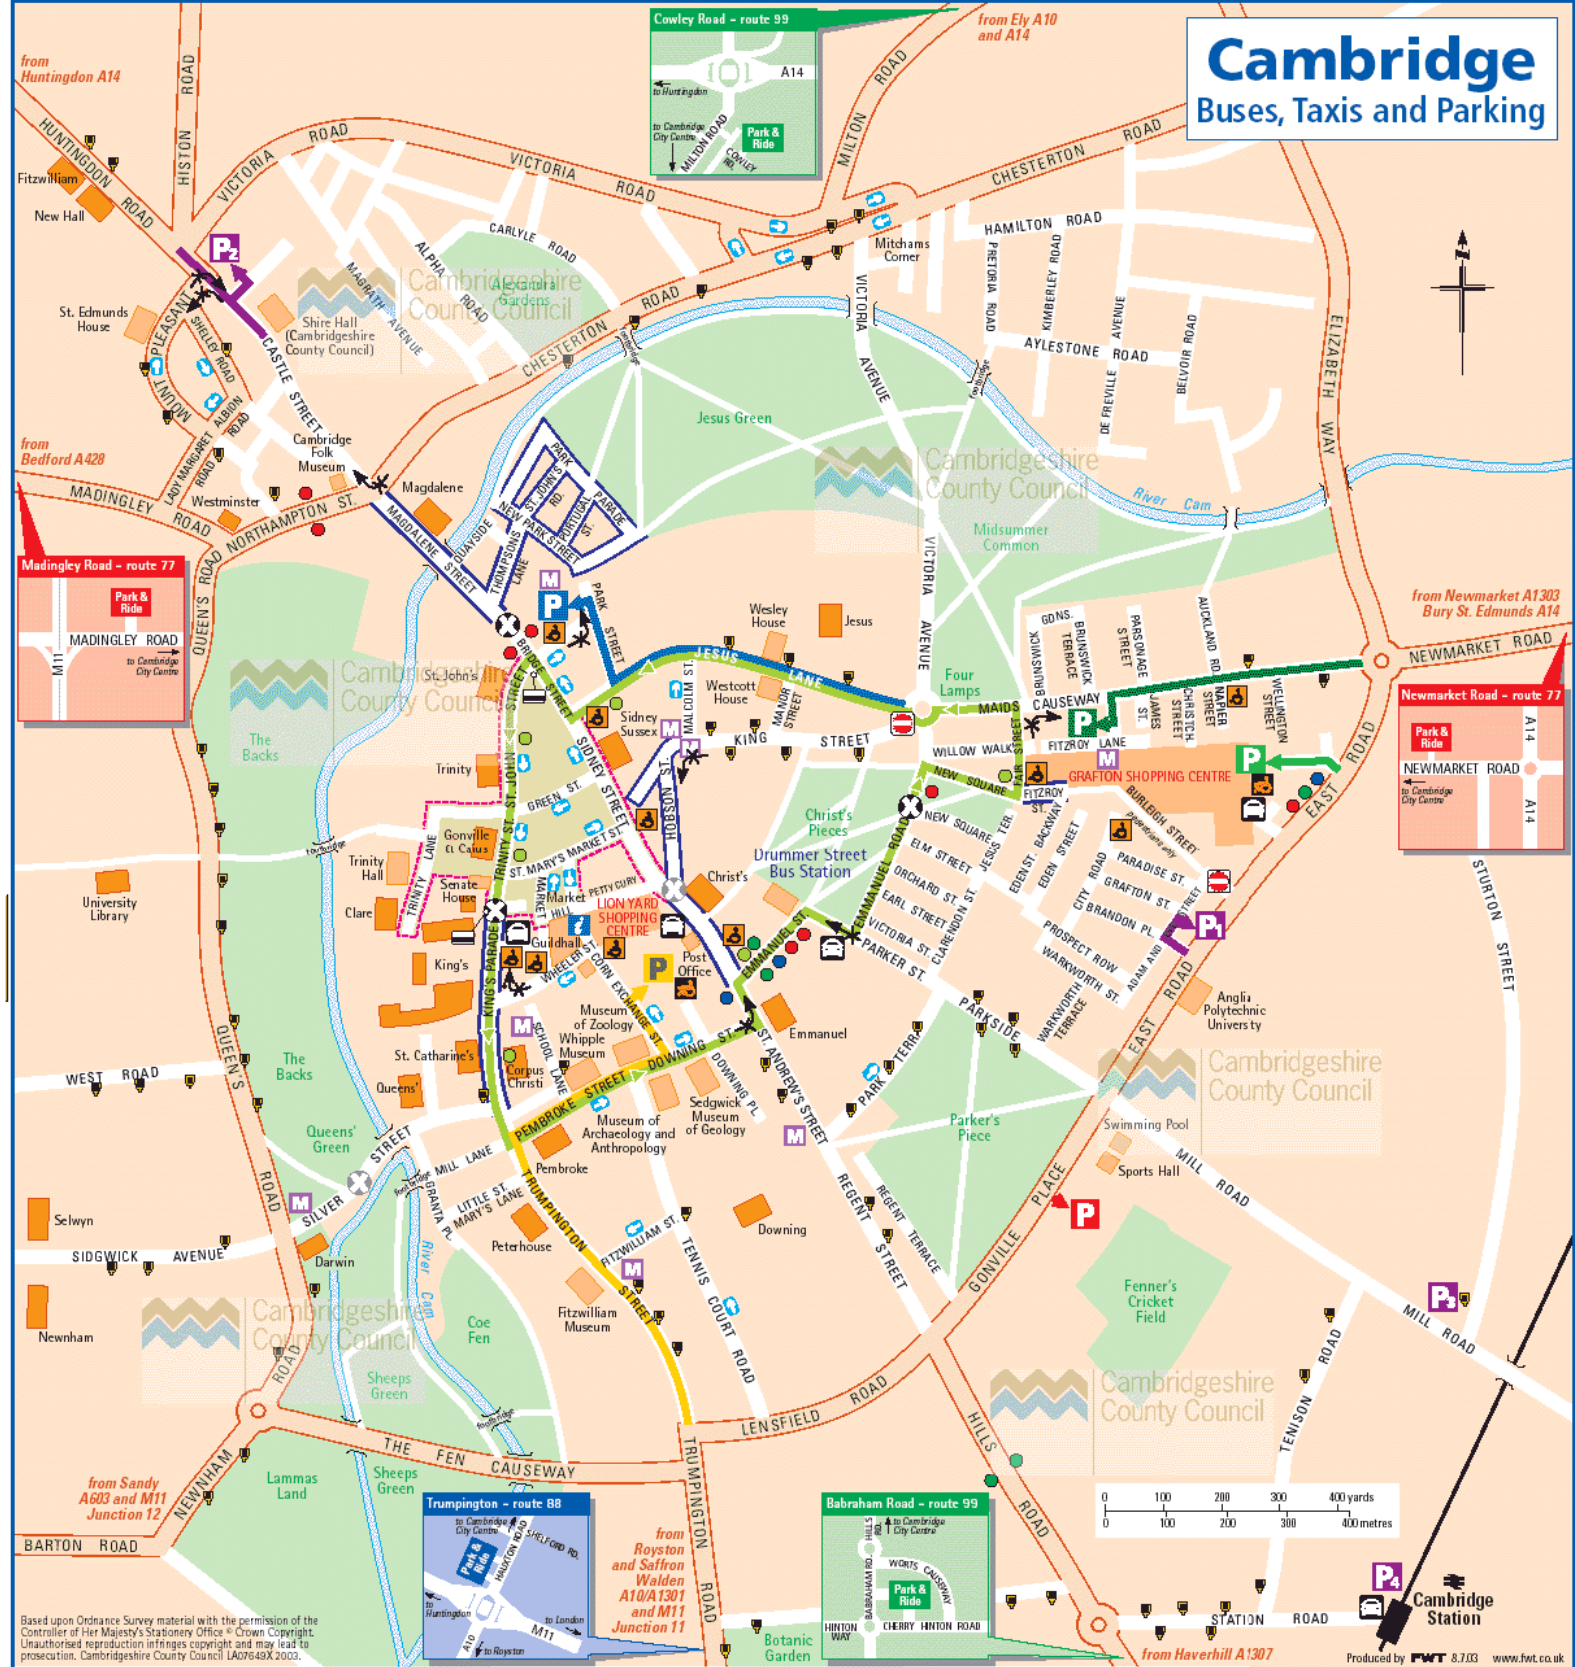

Cambridge

Buses, Taxis and Parking

Key

- Radial routes/Inner Ring Road
- Restricted access (check road signs)
- Footpaths
- Historic Centre pedestrian zone
  No vehicles permitted between 10am and 4pm Monday to Saturday, except permit holders
- Free shuttle bus route Monday- Saturday 9am-5pm
- Car parks and entry points
- On-street parking (short stay)
- Disabled badge parking (free for blue/orange badge holders displaying badge)
- Permit Swipe Card Point
- No vehicle access in this direction
- No entry at these points
- Road closure
- Park & Ride stops route 99
- Park & Ride stops route 77
- Park & Ride stops route 88
- Free Shuttle bus stops
- Universities, colleges
- One-way streets
- Part-time road closure
- Motorcycle parking
- Taxi rank
- Shopmobility
- Tourist Information
- Other buildings

Park & Ride - Free Parking

Babraham Road LONG STAY	1000 spaces 10 Blue Badge parking bays 16 parent and child bays 30 double cycle racks (no cycle lockers) 8 camper van bays Direct Enquiries (01223) 243287
Cowley Road LONG STAY	780 spaces 9 Blue Badge parking bays 17 double cycle racks (no cycle lockers) Direct Enquiries (01223) 426595
Madingley Road LONG STAY	1000 spaces 9 Blue Badge parking bays 16 parent and child bays 19 double cycle racks, 18 cycle lockers Direct Enquiries (01223) 321655
Newmarket Road LONG STAY	1000 spaces 14 Blue Badge parking bays 10 double cycle racks, 24 cycle lockers Direct Enquiries (01223) 294531
Trumpington LONG STAY	1000 spaces 20 Blue Badge parking bays 18 parent and child bays 43 double cycle racks (no cycle lockers) 9 camper van bays Direct Enquiries (01223) 846821

Car Park

Car Park	Type	Spaces
Lion Yard SHORT STAY Shopmobility Level 5	Pay on exit Multistorey (motorcycle parking)	970
Park Street SHORT STAY	Pay on foot Multistorey (motorcycle parking)	450
Grafton West SHORT STAY Shopmobility Level 4	Pay and Display Multistorey	280
Grafton East SHORT STAY	Pay and Display Multistorey	870
Queen Anne Terrace LONG & SHORT STAY	Pay and Display Multistorey	605
Adam & Eve Street LONG & SHORT STAY	Pay and Display Surface	40
Castle Hill LONG & SHORT STAY	Pay and Display Surface	115
Gwydir Street LONG & SHORT STAY	Pay and Display Surface	50
Railway Station LONG & SHORT STAY	Pay and Display Surface	280

Height restrictions:
6'6" (1.98m) in Park Street, Lion Yard, Grafton East and Grafton West car parks
7' (2.13m) in Queen Anne Terrace car park