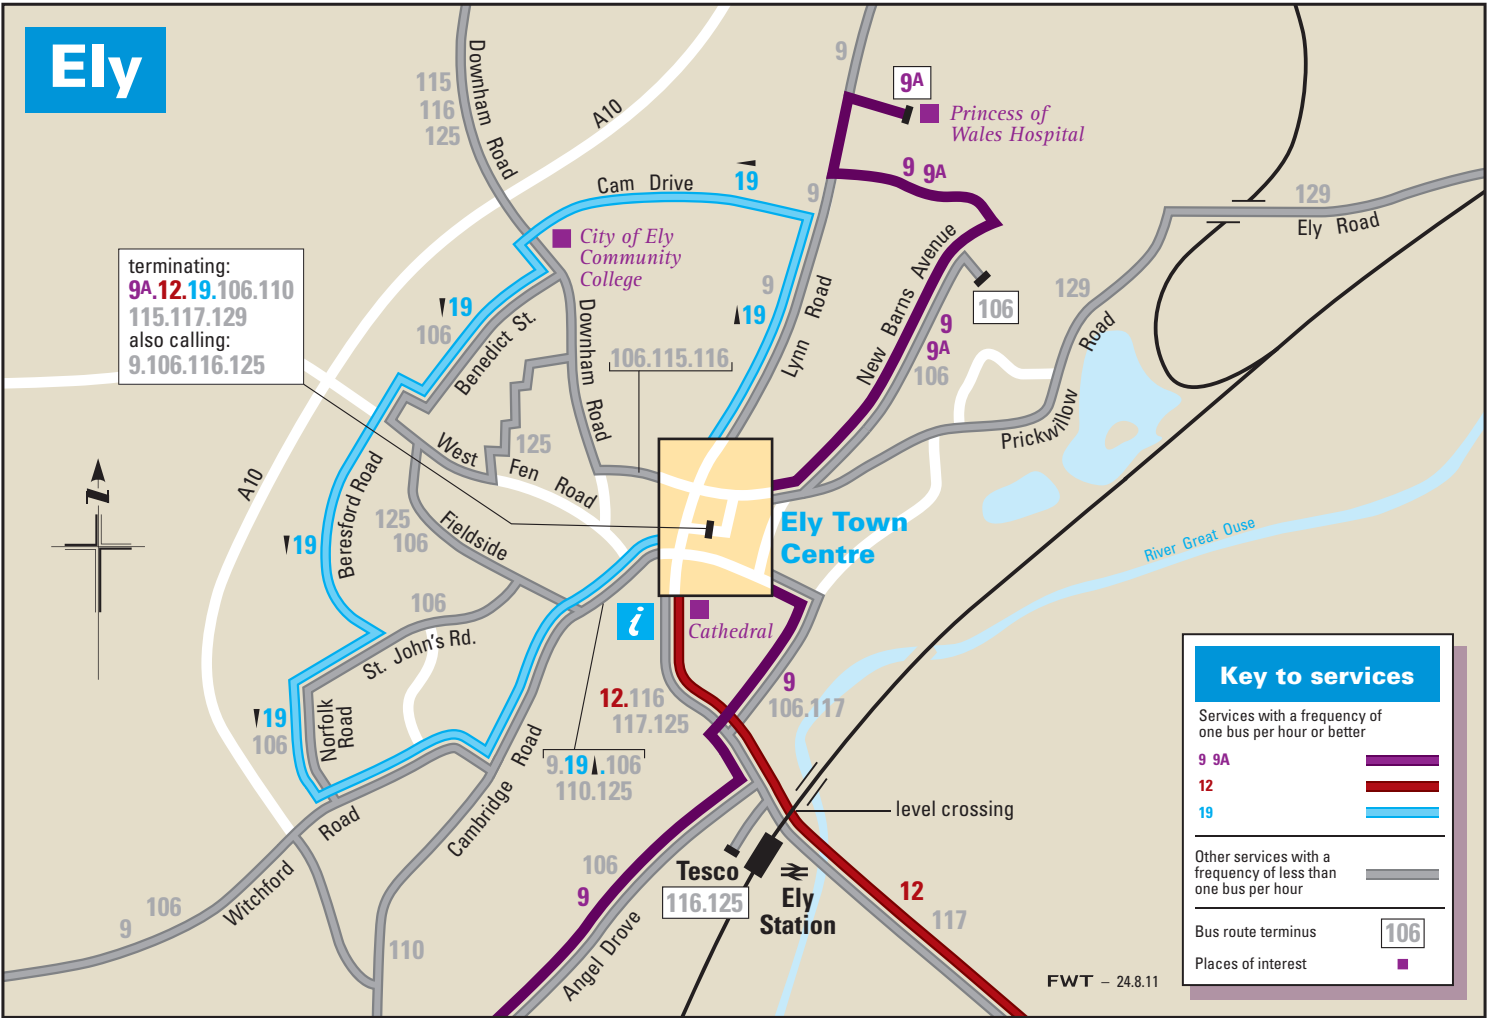

# Ely

terminating:  
**9A.12.19.106.110**  
 115.117.129  
 also calling:  
 9.106.116.125

### Key to services

Services with a frequency of one bus per hour or better

- 9 9A
- 12
- 19

---

Other services with a frequency of less than one bus per hour

- 

---

Bus route terminus 106

---

Places of interest