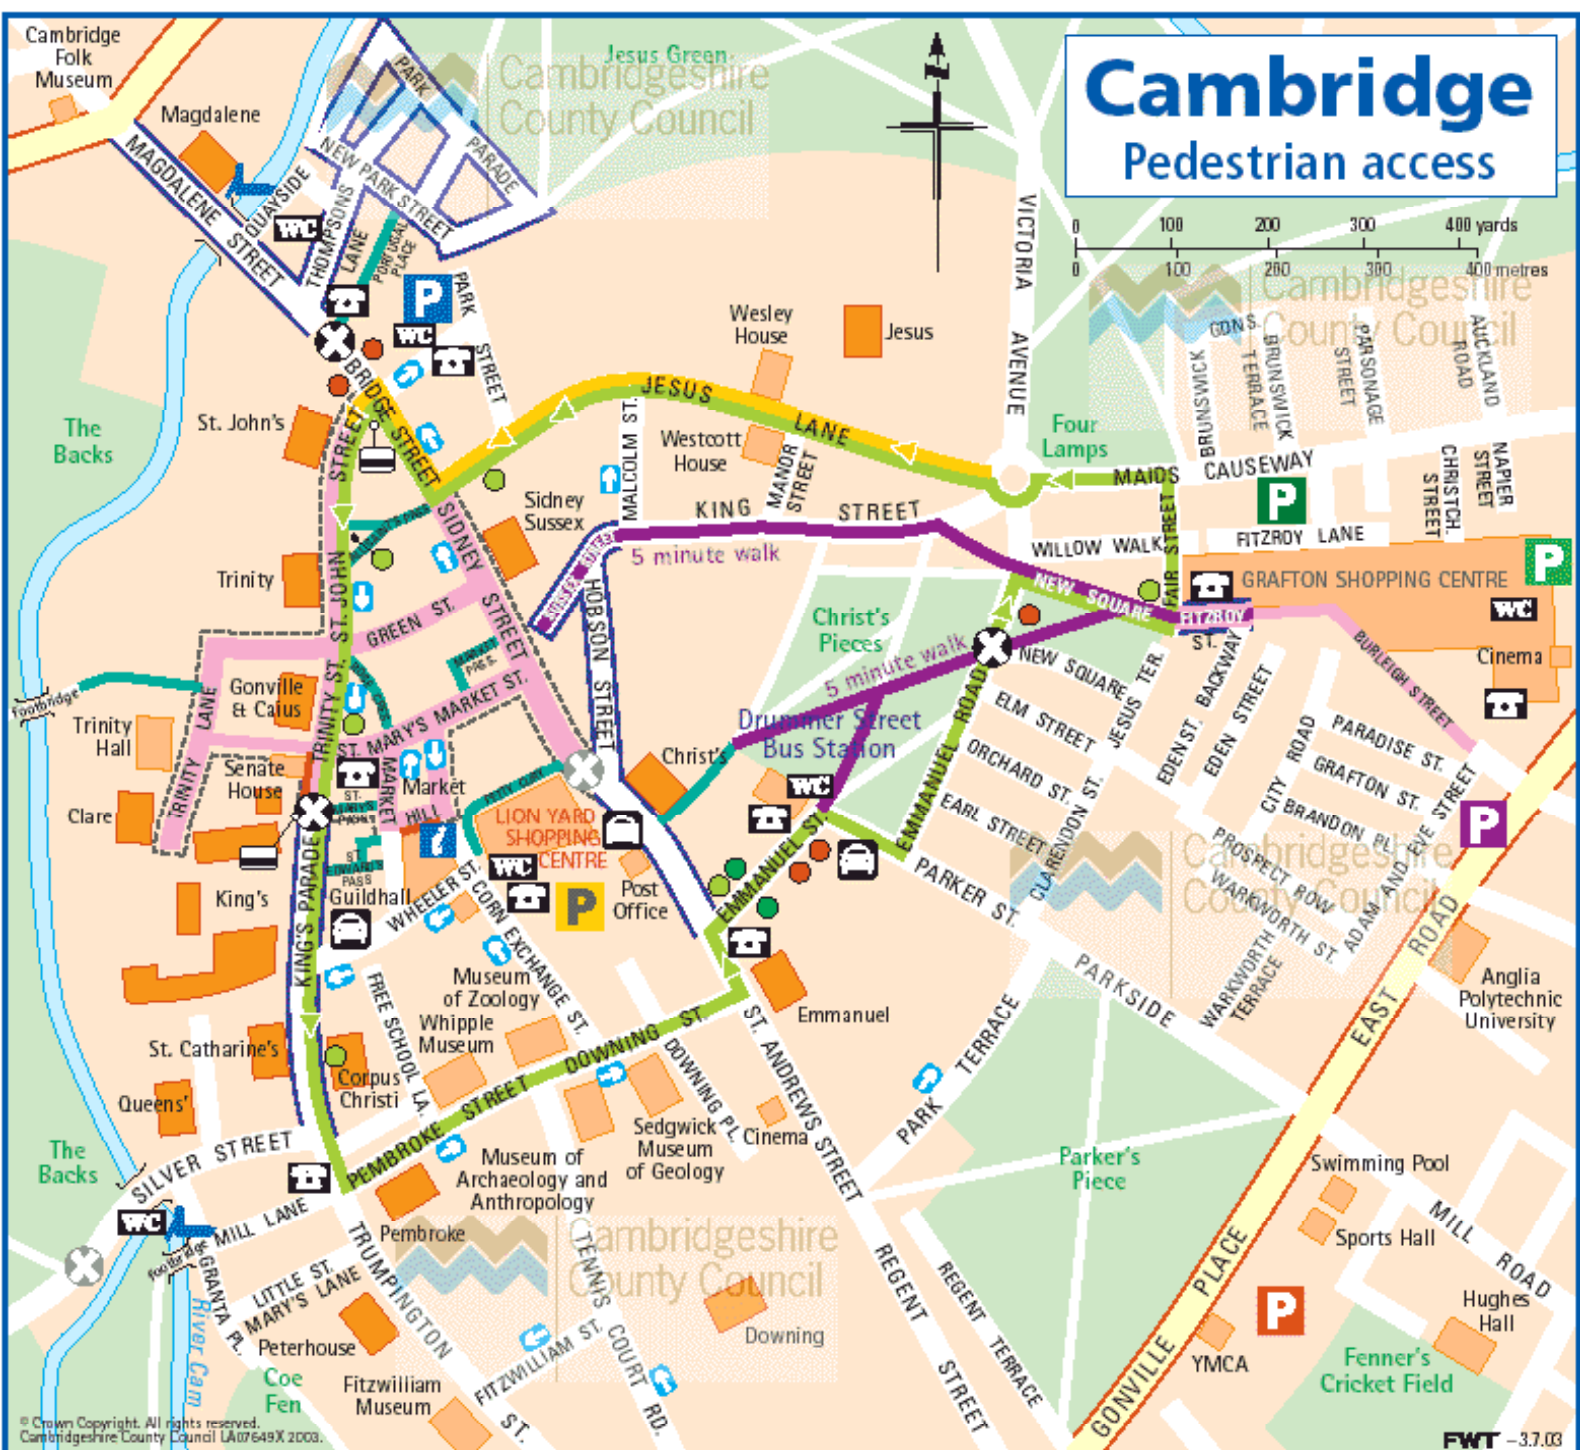

Cambridge Pedestrian access

© Crown Copyright. All rights reserved. Cambridgeshire County Council LA07649X 2003.

FWT - 3.7.03

Key		Pedestrians only		Car parks		Tourist Information	
Pedestrian Zone. No vehicles permitted Monday-Saturday 10am-4pm, except permit holders.		Permit holders access route		Grafton/Historic centre pedestrian link routes (5 mins)		Taxi rank	
No parking for permit holders		Free Shuttle bus route Mon-Sat 9am-5pm		Footpath		Toilet	
Permit Swipe Card Point		Free Shuttle bus stops		Restricted Traffic		Public telephone	
		Park & Ride stops route 99		One-way streets		Road closure	
		Park & Ride stops route 77		Punting		Part-time road closure	