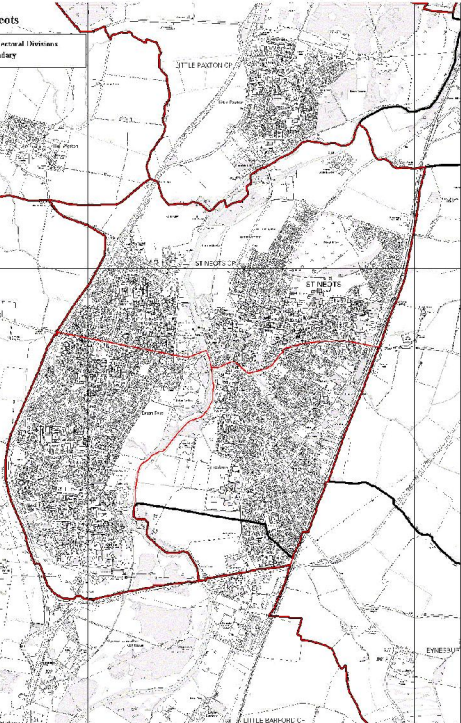

Map 4c - St. Neots

- Proposed Electoral Divisions
- Parish Boundary