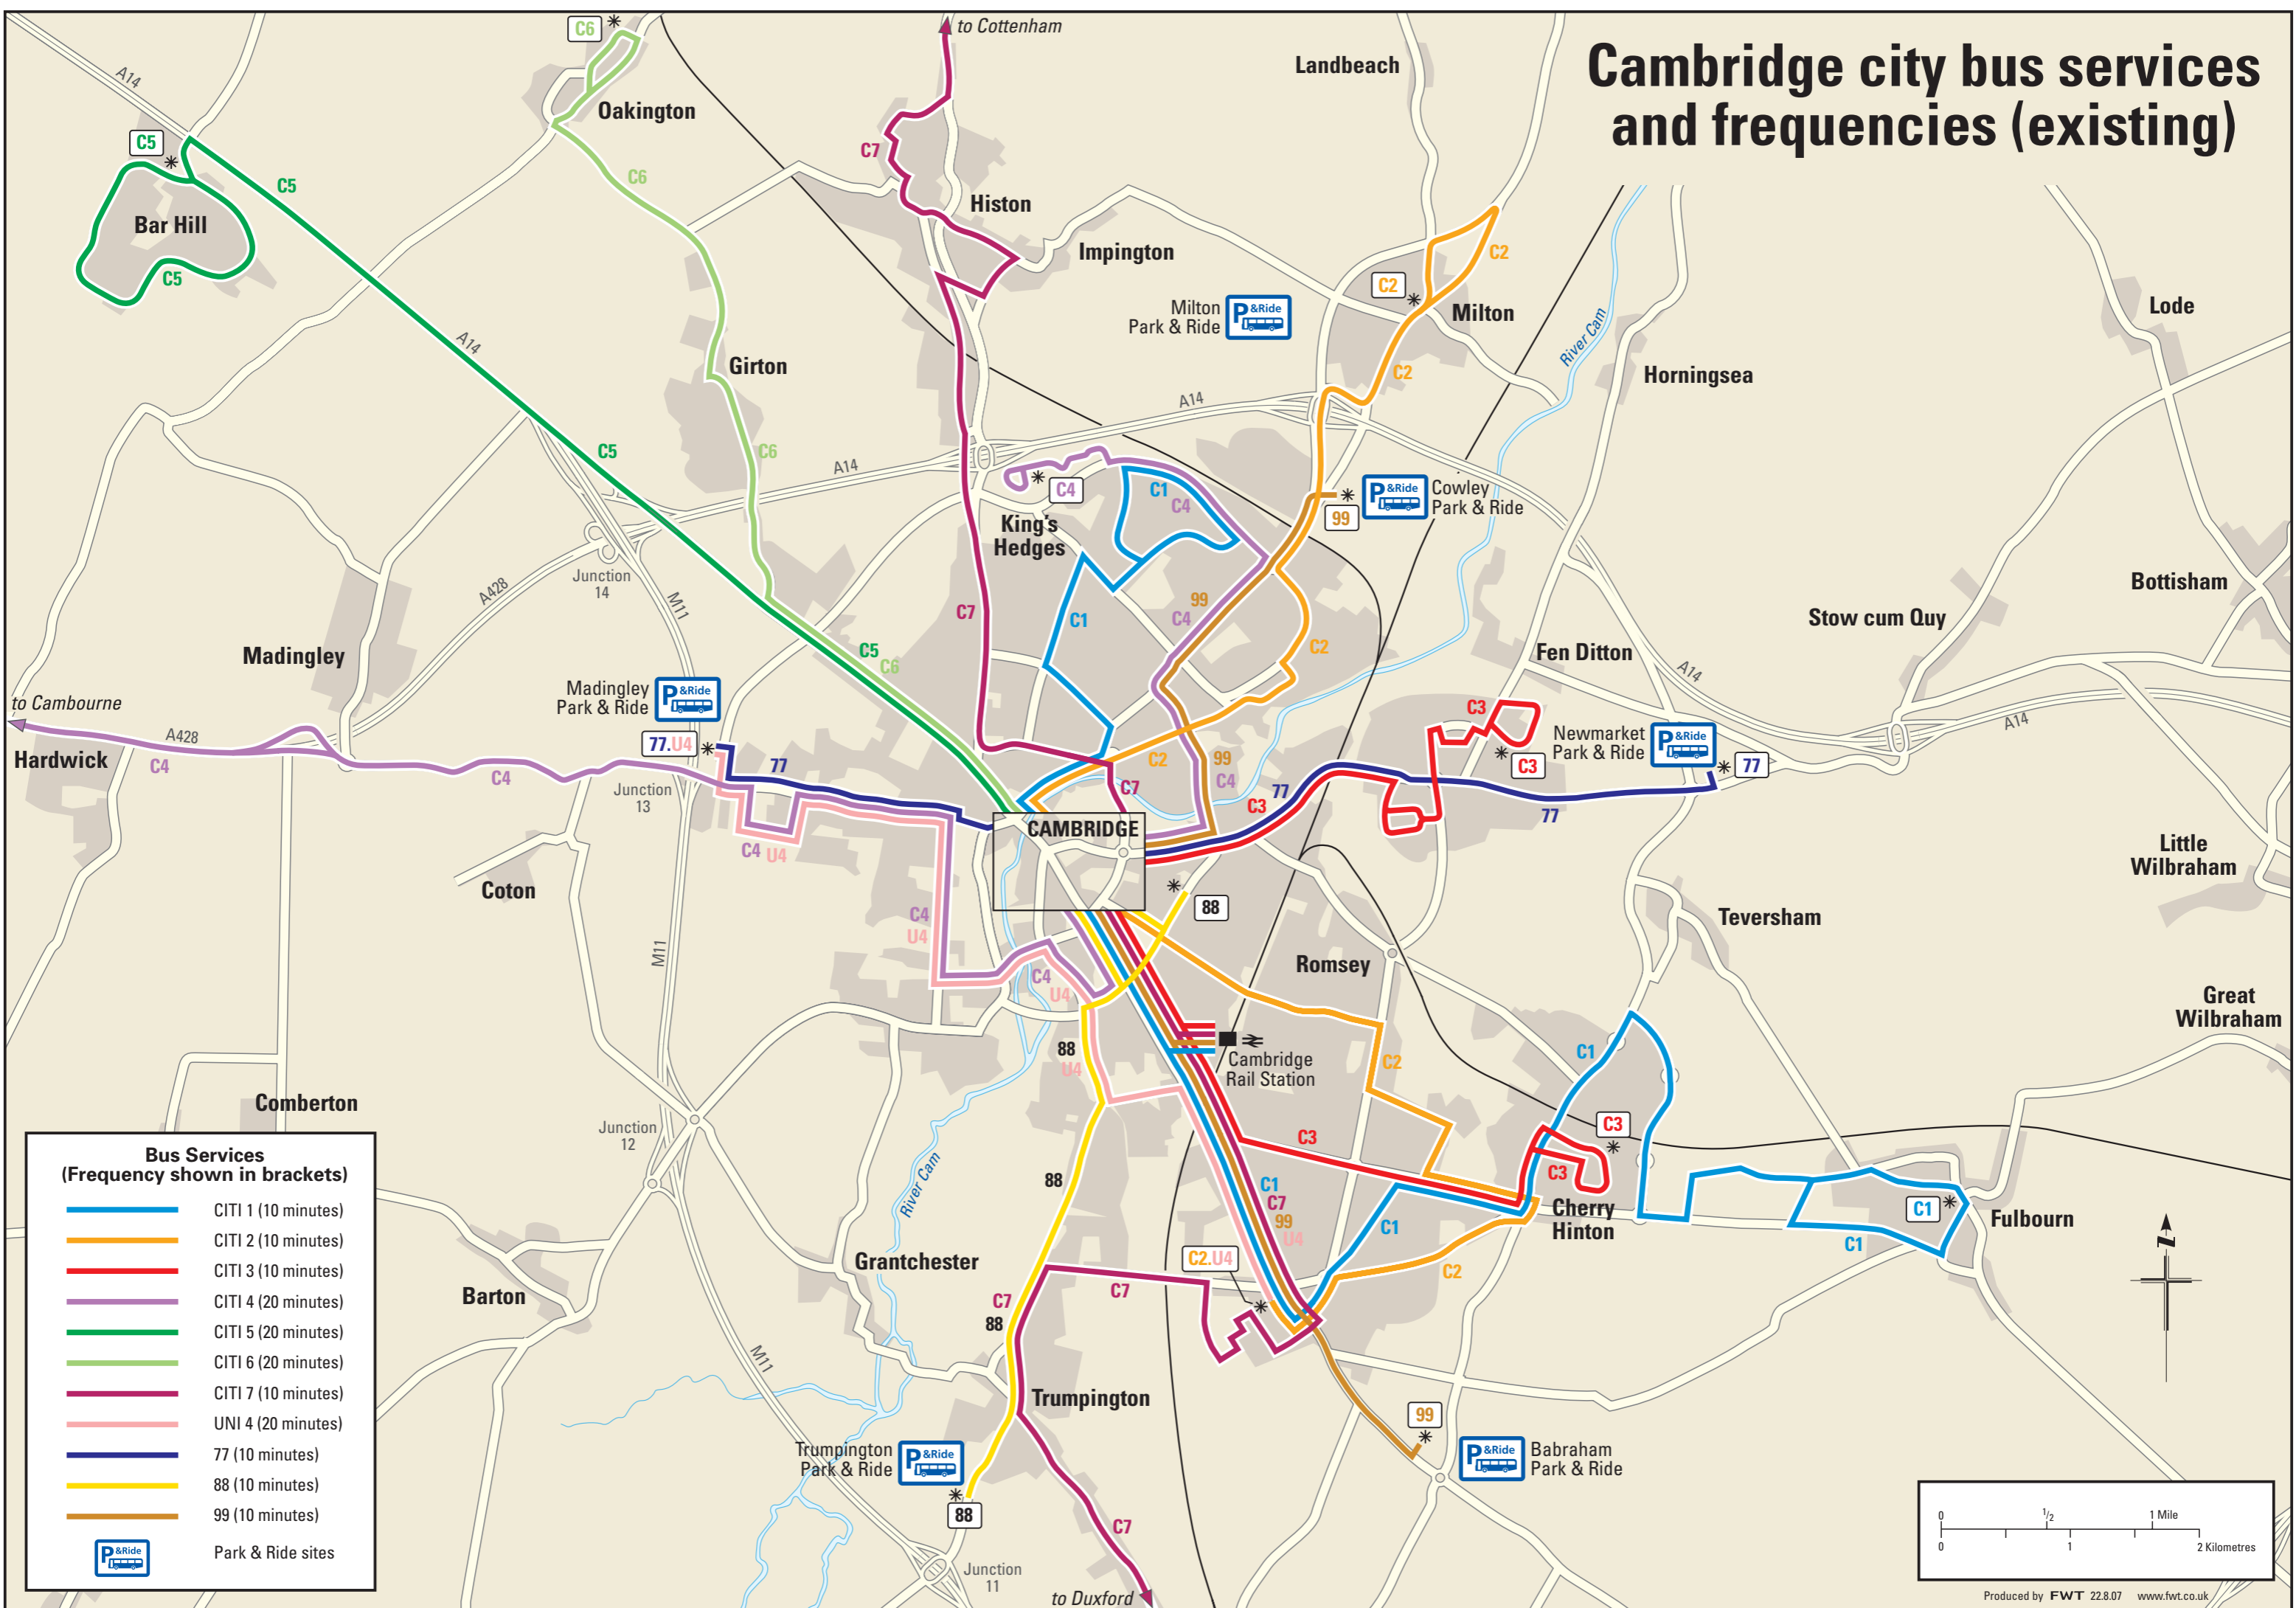

Cambridge city bus services and frequencies (existing)

Bus Services (Frequency shown in brackets)	
	CITI 1 (10 minutes)
	CITI 2 (10 minutes)
	CITI 3 (10 minutes)
	CITI 4 (20 minutes)
	CITI 5 (20 minutes)
	CITI 6 (20 minutes)
	CITI 7 (10 minutes)
	UNI 4 (20 minutes)
	77 (10 minutes)
	88 (10 minutes)
	99 (10 minutes)
	Park & Ride sites