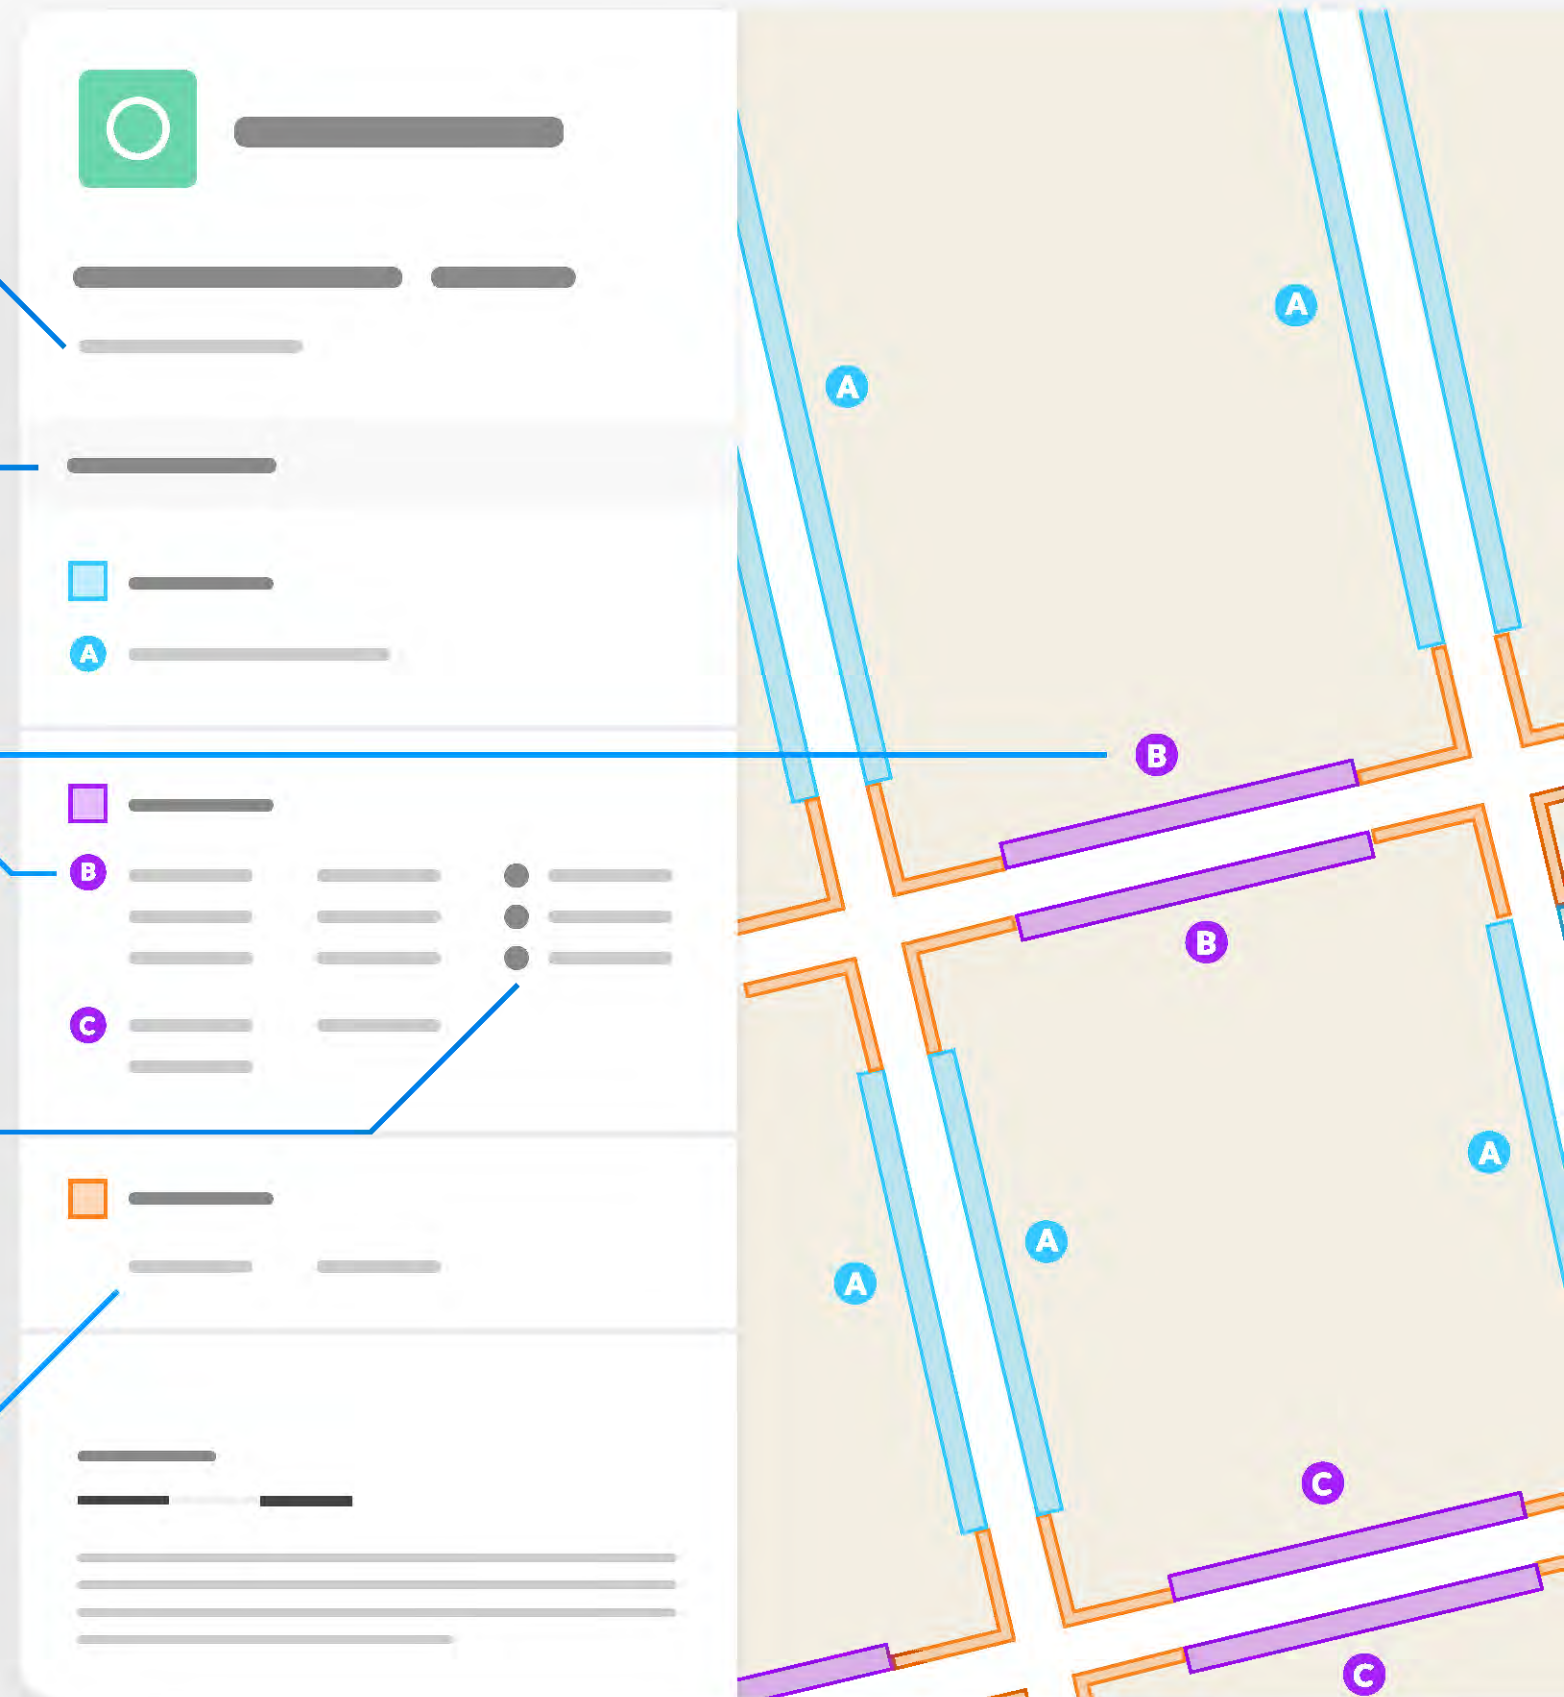

Static Order Guide

Map page indicator

Shows current map number against total and indicates if the legend is split over multiple pages eg. 2a, 2b, 2c

Change type

Indicates whether restrictions have been Added, Modified or Removed

Coloured spots

Restrictions with the same attributes are marked with a lettered spot

Restriction icons

⌚ Min stay ⌚ Max stay 🚫 No return ⌚ Tariff hours
📅 Up to 🛢 Fuel surcharge ⚠ Event day ⓘ Emissions pricing

Restriction durations

Where no months or days are specified, restrictions apply all year and all week

CCC (St Ives Town Centre) (Pedestrian Zone and
Traffic Restrictions) (Variation) Order 2024Map 1 of 1  Made 24/05/24

Added

 Loading place Mon-Sat 08:00-18:00 Pedal cycle parking place At all times

0 20 40 60m

Scale: 1:1250

North-West: 531111.641, 271433.662

South-East: 531547.605, 271073.056

© Crown copyright and database rights 2024 Ordnance Survey.
You are not permitted to copy, sub-license, distribute or sell any of this
data to third parties in any form. Licence number OS 100023205