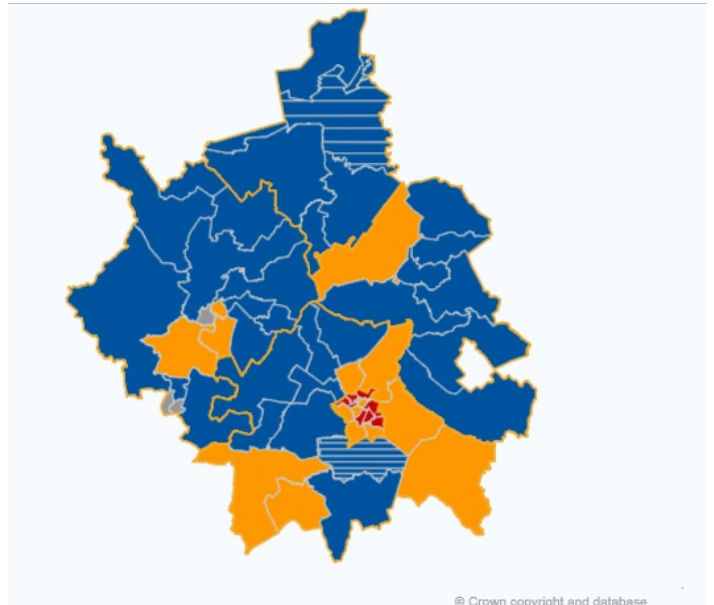

[Home](#) > [Council](#) > [County Councillors](#) > County Councillors

Your county councillor is one of 61 councillors elected to represent the views and concerns of the people of Cambridgeshire. Each councillor, also referred to as a member, represents an electoral division within Cambridgeshire and is elected for a period of four years.

The last election was held on 4 May 2017 and the next election will take place in 2021.

Financial
(<https://cambridgeshire.gov.uk/financial>)

Committee
Membership

or
ive/

Councillors'
Code of
Conduct

Councillors'
Allowances

Chairman of
the Council

Complain about a
councillor or co-
opted member

A list of councillors names and addresses is provided as a pdf file. This data is freely reusable under the [Open Government Licence](#) (<http://www.nationalarchives.gov.uk/doc/open-government-licence/version/2/>).

[Members - names and addresses - May 2019 (2)](https://ccc-live.storage.googleapis.com/upload/www.cambridgeshire.gov.uk/council/councillors-%26-meetings/Members%20-%20names%20and%20addresses%20-%20May%202019%20%28%29.pdf?inline=true) (<https://ccc-live.storage.googleapis.com/upload/www.cambridgeshire.gov.uk/council/councillors-%26-meetings/Members%20-%20names%20and%20addresses%20-%20May%202019%20%28%29.pdf?inline=true>)

Size: 47.22 KB File format: pdf

[A3 Chart of Cambridgeshire County Councillors - May 2019](https://ccc-live.storage.googleapis.com/upload/www.cambridgeshire.gov.uk/council/councillors-%26-meetings/A3%20Chart%20of%20Cambridgeshire%20County%20Councillors%20-%20May%202019.pdf?inline=true) (<https://ccc-live.storage.googleapis.com/upload/www.cambridgeshire.gov.uk/council/councillors-%26-meetings/A3%20Chart%20of%20Cambridgeshire%20County%20Councillors%20-%20May%202019.pdf?inline=true>)

Size: 695.57 KB File format: pdf

To find out which Councillor represents your local area, check on the map [here](https://my.cambridgeshire.gov.uk/?mapsource=CCC/AllMaps&layers=ed) (<https://my.cambridgeshire.gov.uk/?mapsource=CCC/AllMaps&layers=ed>).