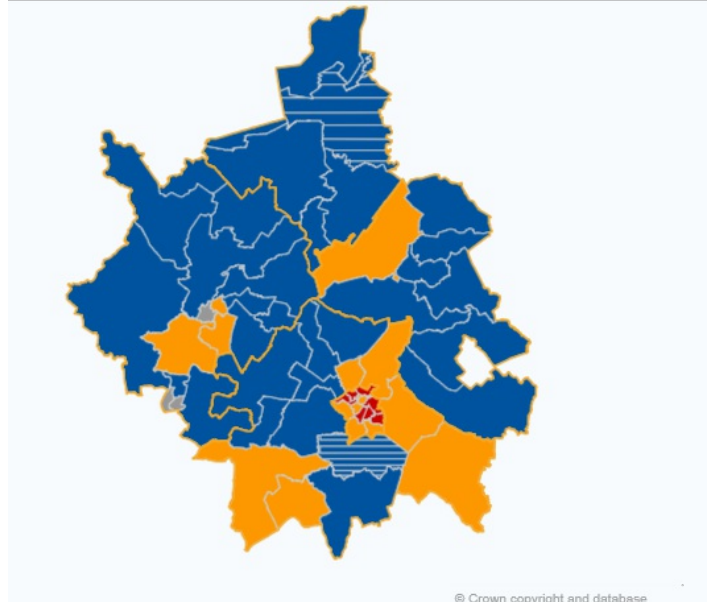

[Home](#) > [Council](#) > [County Councillors](#) > County Councillors

Your county councillor is one of 61 councillors elected to represent the views and concerns of the people of Cambridgeshire. Each councillor, also referred to as a member, represents an electoral division within Cambridgeshire and is elected for a period of four years.

The last election was held on 4 May 2017 and the next election will take place in 2021.

Financial
(<https://cambridgeshire.gov.uk/financial>)

Committee
Membership

or
ive/

Councillors'
Code of
Conduct

Councillors'
Allowances

Chairman of
the Council

Complain about a
councillor or co-
opted member

A list of councillors names and addresses is provided as a pdf file. This data is freely reusable under the [Open Government Licence](#) (<http://www.nationalarchives.gov.uk/doc/open-government-licence/version/2/>).

[Members - names and addresses - May 2019 (2)](https://ccc-live.storage.googleapis.com/upload/www.cambridgeshire.gov.uk/council/councillors-%26-meetings/Members%20-%20names%20and%20addresses%20-%20May%202019%20%28%29.pdf?inline=true) (<https://ccc-live.storage.googleapis.com/upload/www.cambridgeshire.gov.uk/council/councillors-%26-meetings/Members%20-%20names%20and%20addresses%20-%20May%202019%20%28%29.pdf?inline=true>)

Size: 47.22 KB File format: pdf

[A3 Chart of Cambridgeshire County Councillors - May 2019](https://ccc-live.storage.googleapis.com/upload/www.cambridgeshire.gov.uk/council/councillors-%26-meetings/A3%20Chart%20of%20Cambridgeshire%20County%20Councillors%20-%20May%202019.pdf?inline=true) (<https://ccc-live.storage.googleapis.com/upload/www.cambridgeshire.gov.uk/council/councillors-%26-meetings/A3%20Chart%20of%20Cambridgeshire%20County%20Councillors%20-%20May%202019.pdf?inline=true>)

Size: 695.57 KB File format: pdf

To find out which Councillor represents your local area, check on the map [here](https://my.cambridgeshire.gov.uk/?mapsource=CCC/AllMaps&layers=ed) (<https://my.cambridgeshire.gov.uk/?mapsource=CCC/AllMaps&layers=ed>).